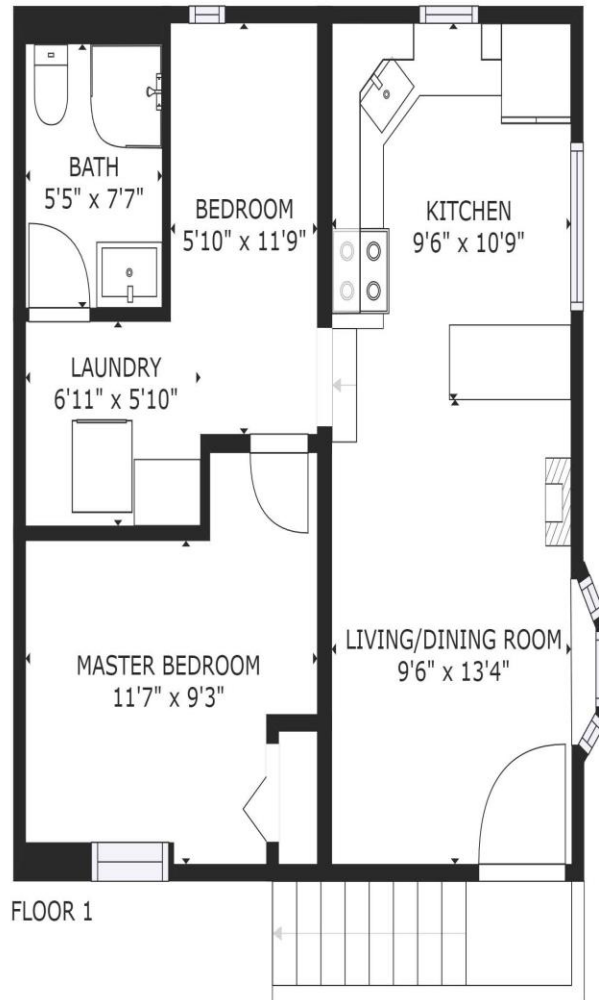

SILVER STAR PROPERTIES.CA

We live it, we love it... so will you.
Your Mountain Community REALTORS®

GROSS INTERNAL AREA
FLOOR 1: 812 sq ft, FLOOR 2: 543 sq ft
EXCLUDED AREAS: , REDUCED HEADROOM BELOW 1.5M: 37 sq ft
TOTAL: 1355 sq ft
SIZES AND DIMENSIONS ARE APPROXIMATE, ACTUAL MAY VARY.

SILVER STAR PROPERTIES.CA

We live it, we love it... so will you.
Your Mountain Community REALTORS®.

GROSS INTERNAL AREA
FLOOR 1: 518 sq ft
TOTAL: 518 sq ft
SIZES AND DIMENSIONS ARE APPROXIMATE, ACTUAL MAY VARY.