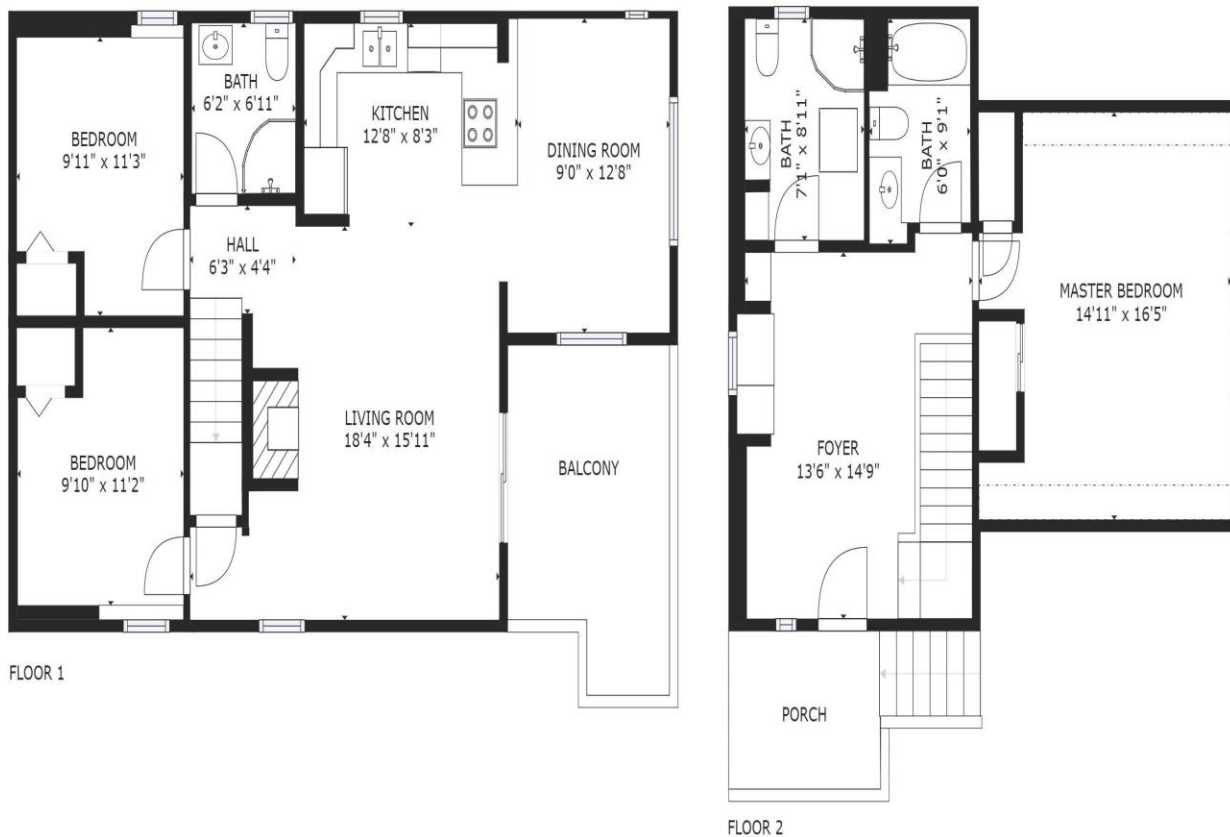

SILVER STAR PROPERTIES.CA

We live it, we love it... so will you.
Your Mountain Community REALTORS®

GROSS INTERNAL AREA
FLOOR 1: 812 sq ft, FLOOR 2: 543 sq ft
EXCLUDED AREAS: , REDUCED HEADROOM BELOW 1.5M: 37 sq ft
TOTAL: 1355 sq ft
SIZES AND DIMENSIONS ARE APPROXIMATE, ACTUAL MAY VARY.

SILVER STAR PROPERTIES.CA

We live it, we love it... so will you.
Your Mountain Community REALTORS®.

GROSS INTERNAL AREA
FLOOR 1: 518 sq ft
TOTAL: 518 sq ft
SIZES AND DIMENSIONS ARE APPROXIMATE, ACTUAL MAY VARY.