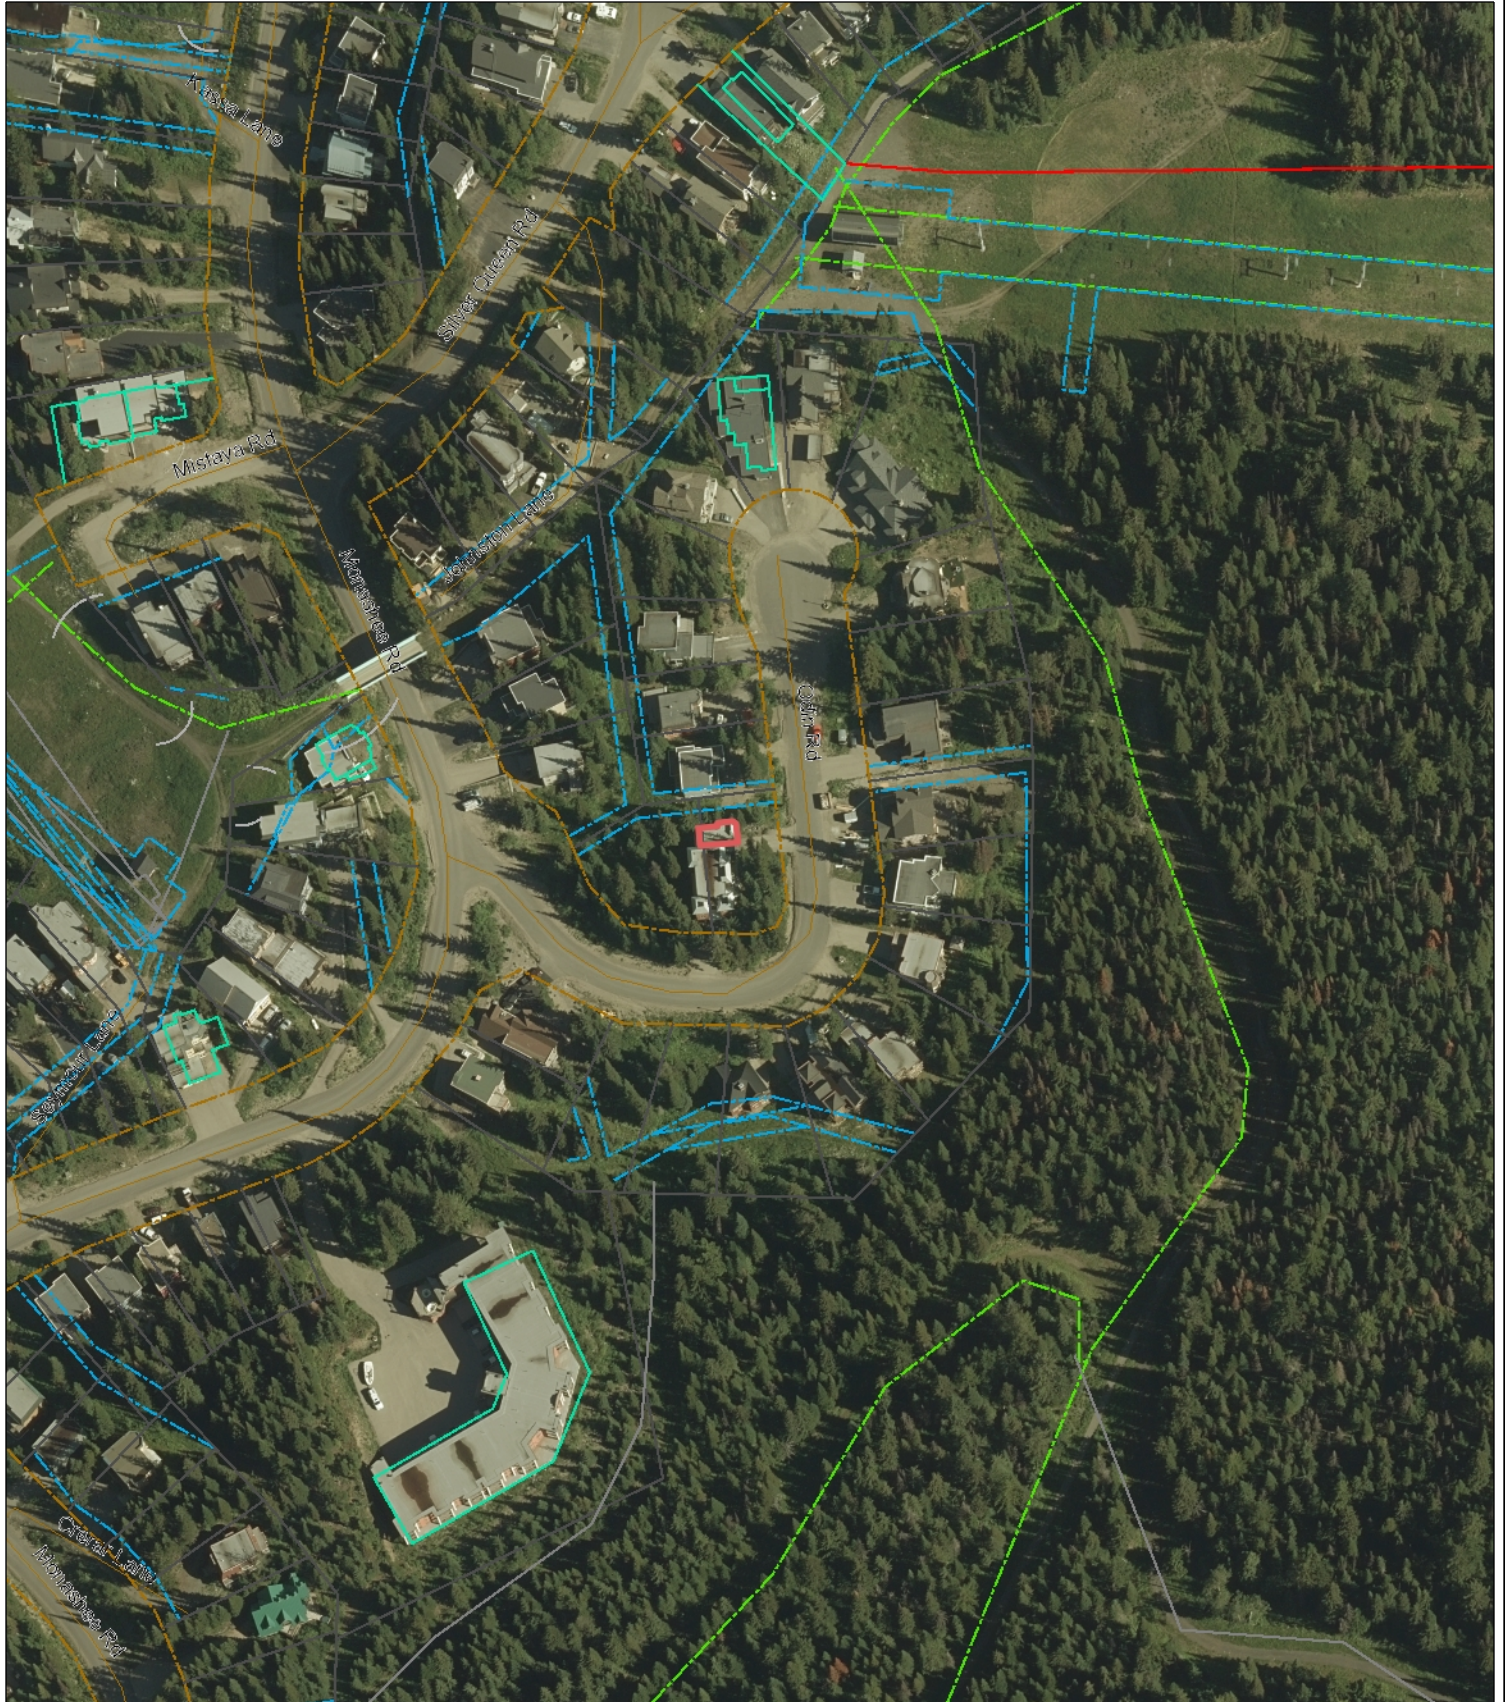

North Okanagan Map

52 0 26 52 Meters

1: 2,058

© City of Vernon & Regional District of North Okanagan

This drawing has been produced by the City of Vernon's and the Regional District of North Okanagan's Geographic Information Systems. The data provided is derived from a variety of sources with varying levels of accuracy. The City of Vernon and the Regional District of North Okanagan make no warranty or representation, expressed or implied, with the regard to the correctness, accuracy and/or reliability of the information contained herein.