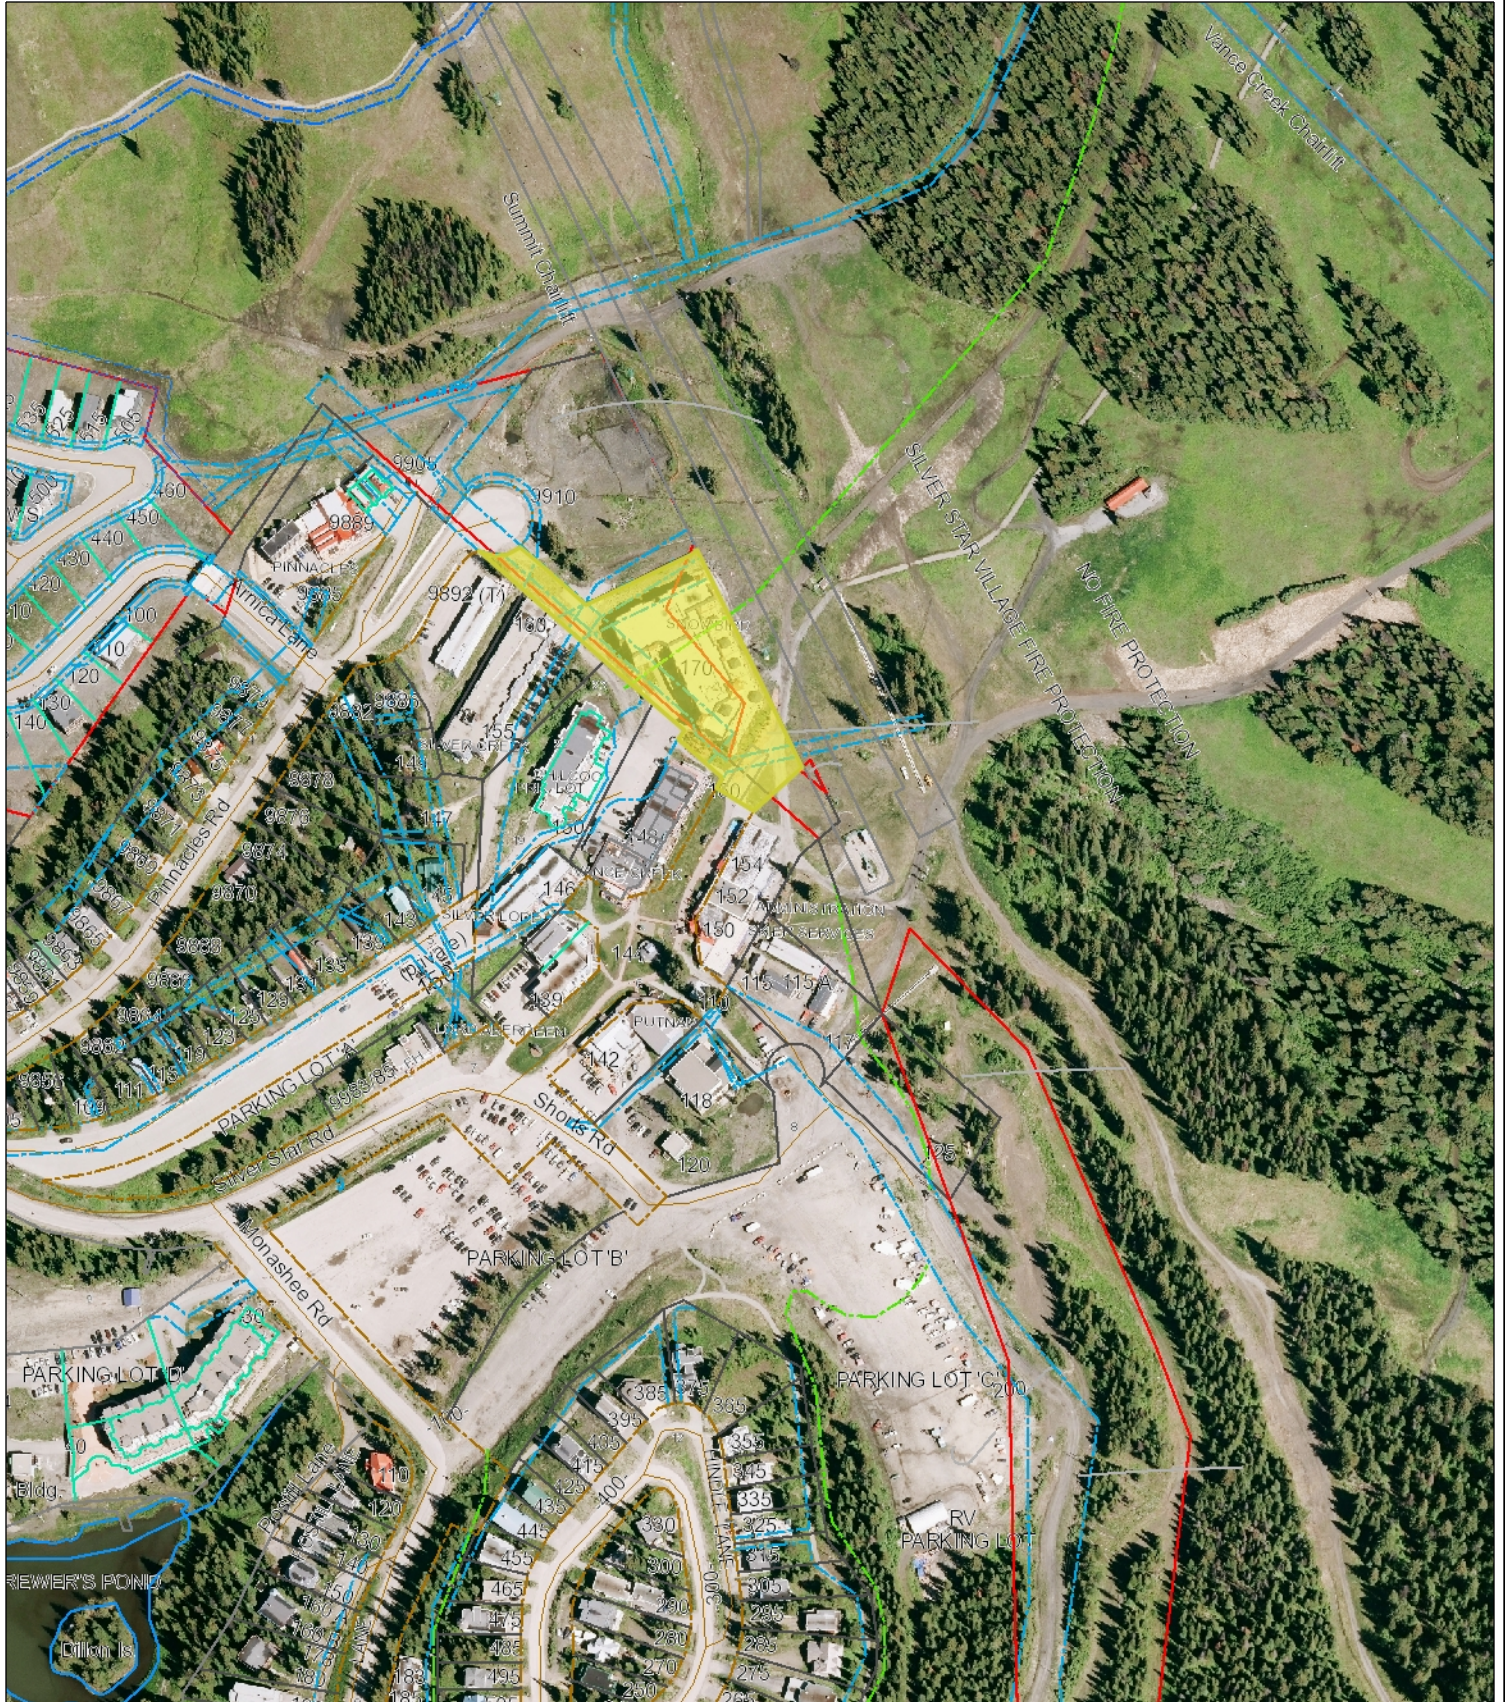

North Okanagan Map

1: 3,700

© City of Vernon & Regional District of North Okanagan

This drawing has been produced by the City of Vernon's and the Regional District of North Okanagan's Geographic Information Systems. The data provided is derived from a variety of sources with varying levels of accuracy. The City of Vernon and the Regional District of North Okanagan make no warranty or representation, expressed or implied, with the regard to the correctness, accuracy and/or reliability of the information contained herein.