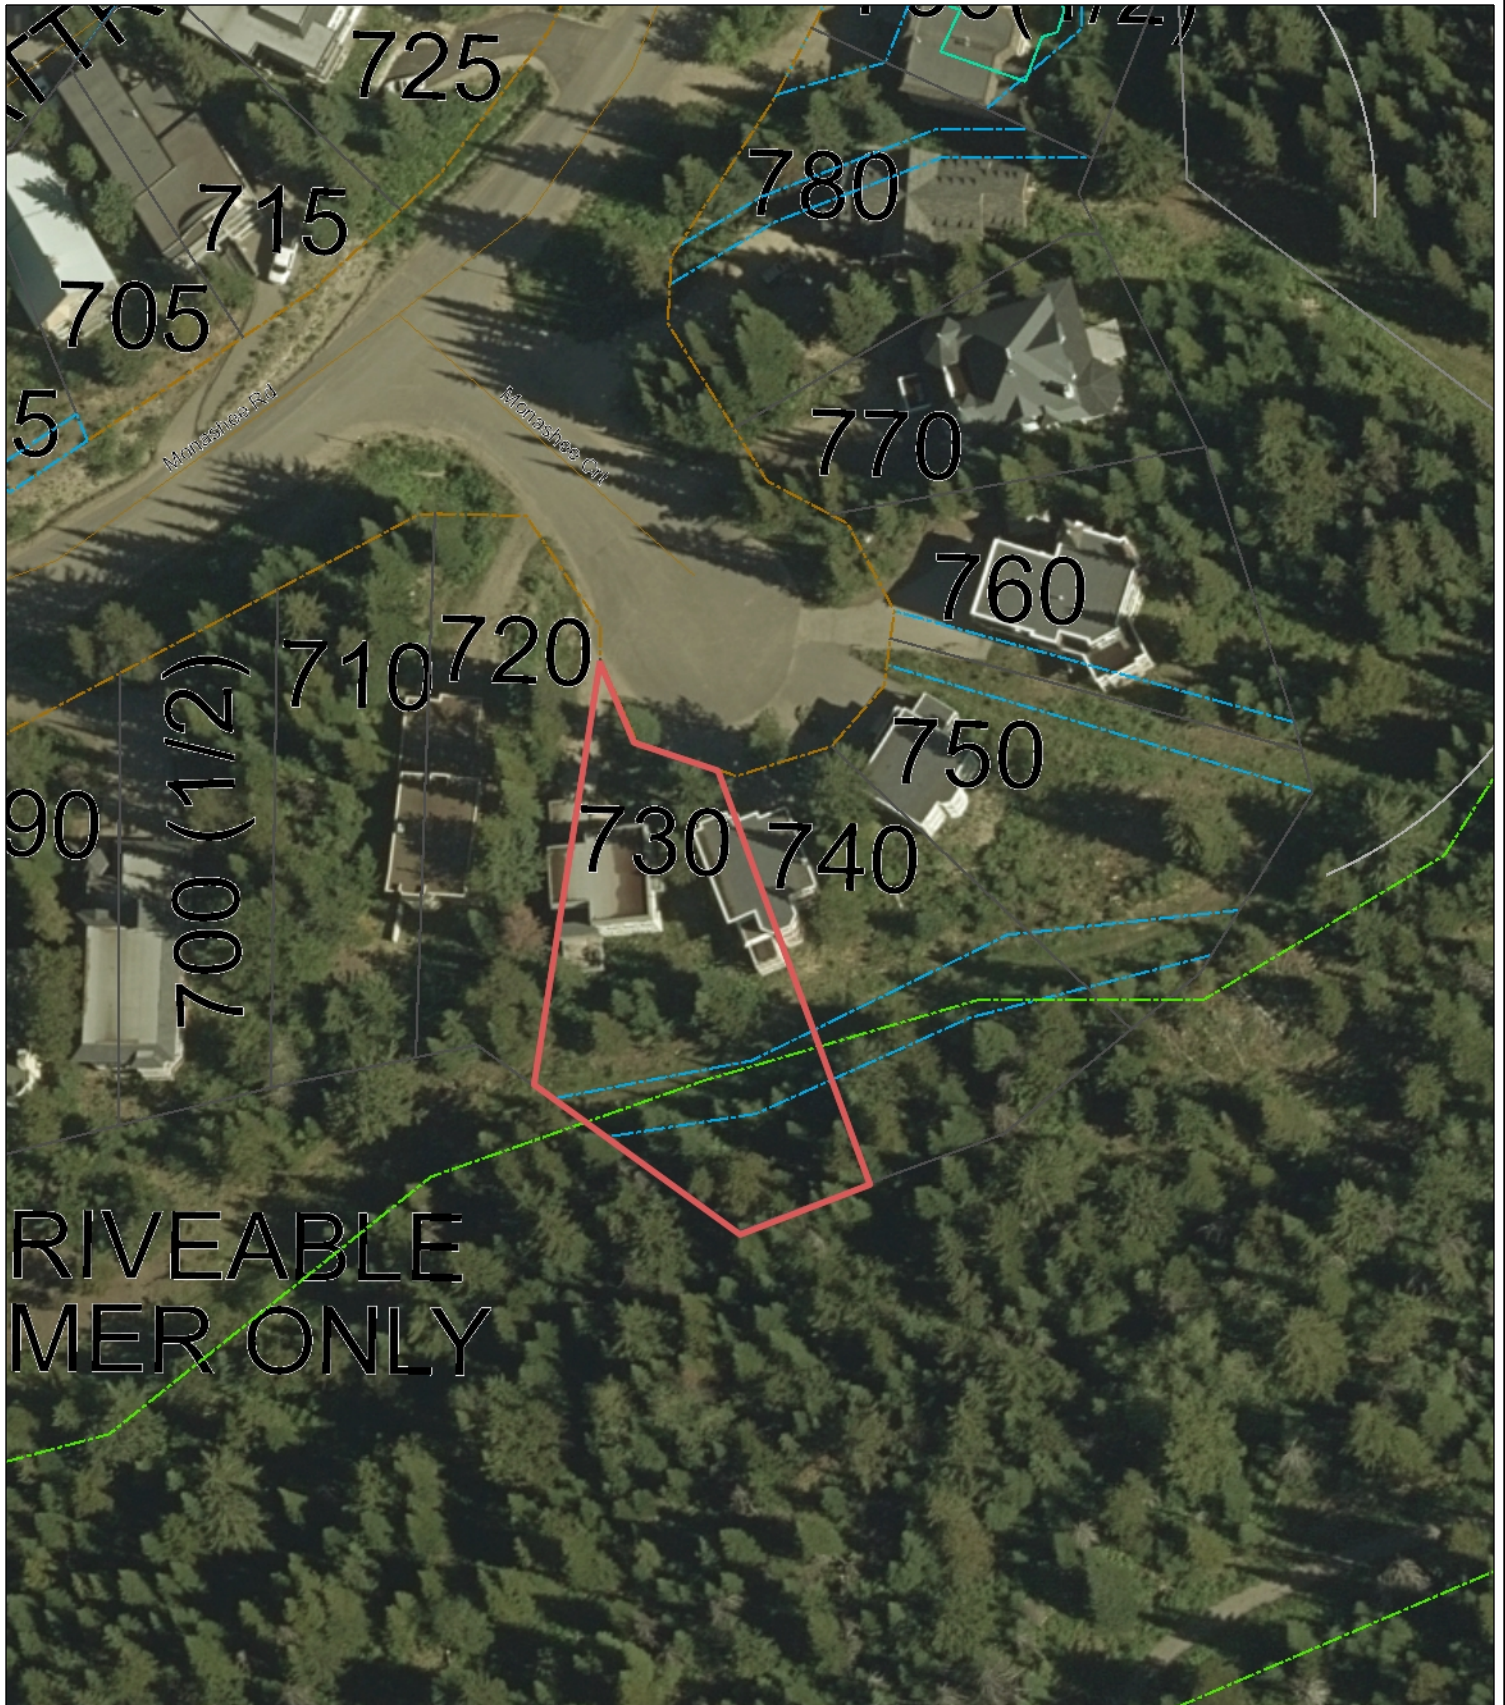

# North Okanagan Map

1: 800

© City of Vernon & Regional District of North Okanagan

This drawing has been produced by the City of Vernon's and the Regional District of North Okanagan's Geographic Information Systems. The data provided is derived from a variety of sources with varying levels of accuracy. The City of Vernon and the Regional District of North Okanagan make no warranty or representation, expressed or implied, with the regard to the correctness, accuracy and/or reliability of the information contained herein.