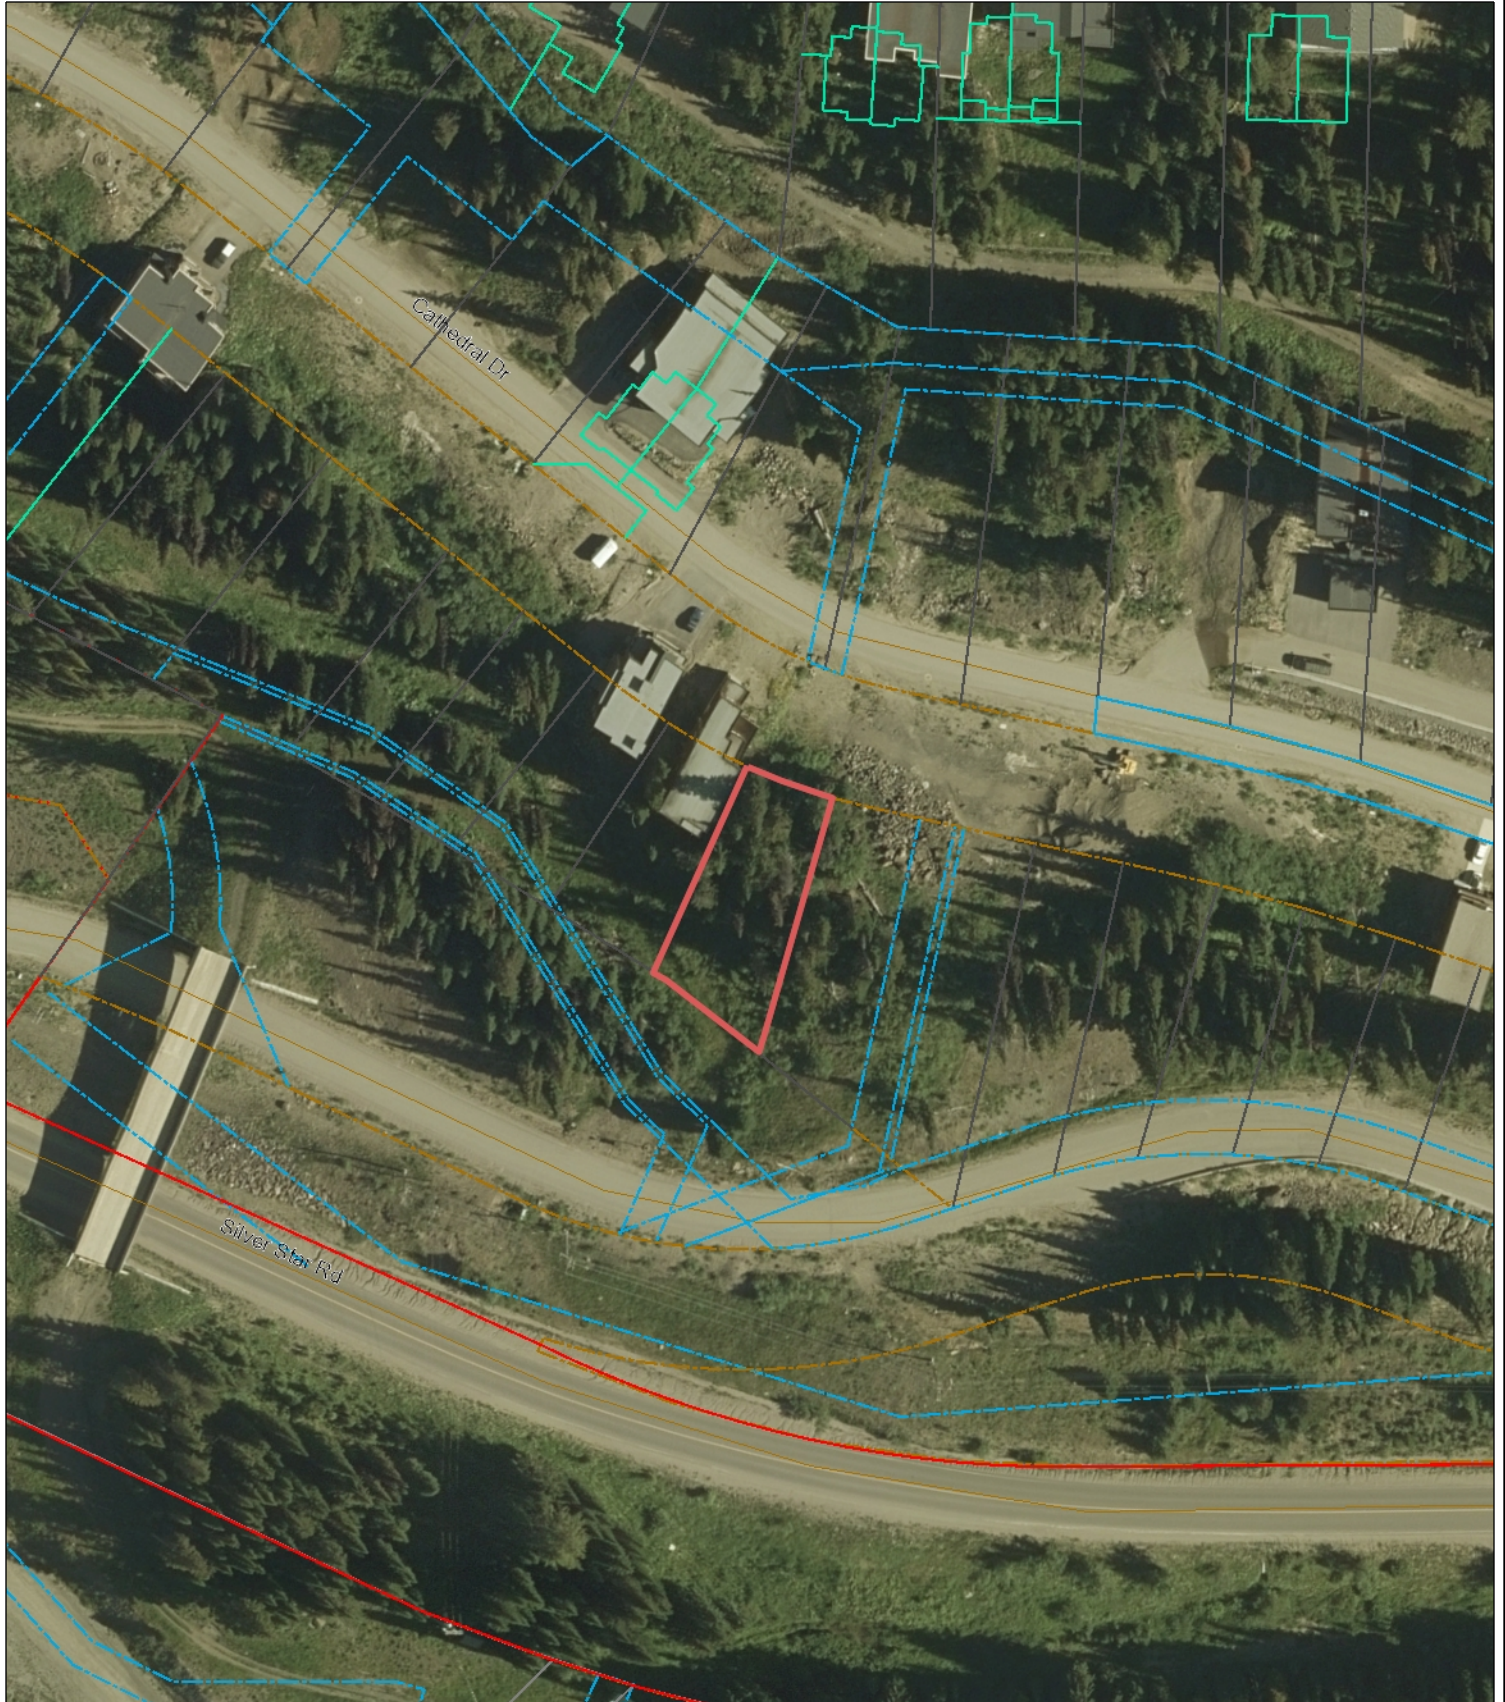

North Okanagan Map

32 0 16 32 Meters

1: 1,256

© City of Vernon & Regional District of North Okanagan

This drawing has been produced by the City of Vernon's and the Regional District of North Okanagan's Geographic Information Systems. The data provided is derived from a variety of sources with varying levels of accuracy. The City of Vernon and the Regional District of North Okanagan make no warranty or representation, expressed or implied, with the regard to the correctness, accuracy and/or reliability of the information contained herein.