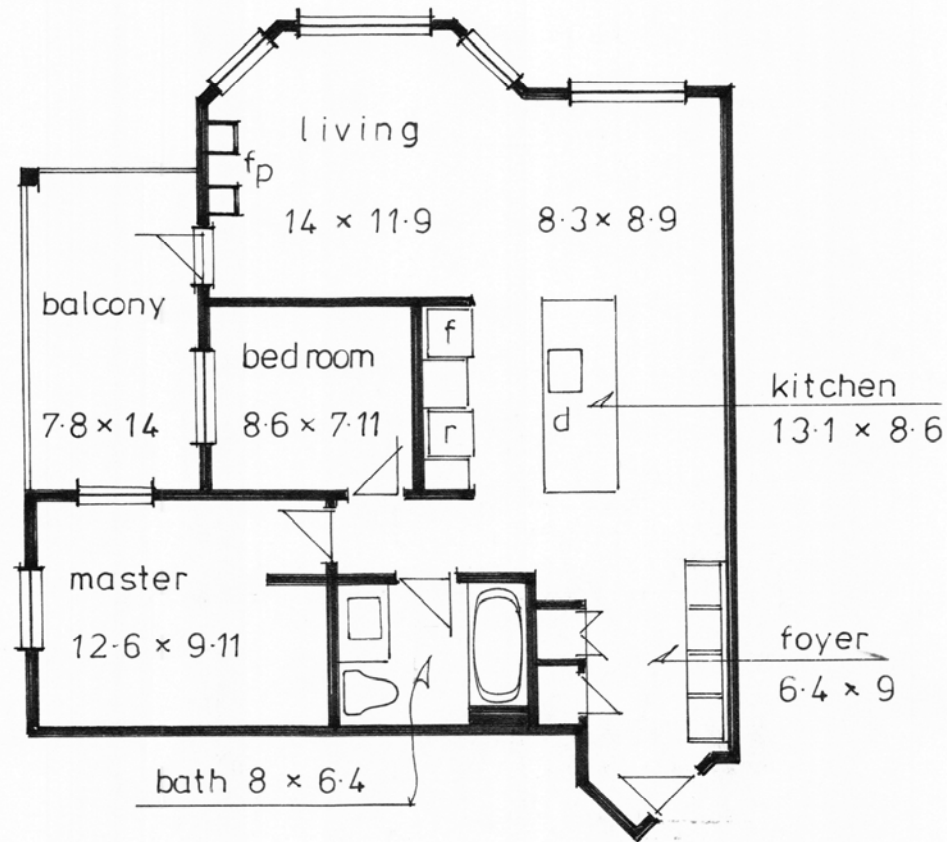

# SILVER STAR PROPERTIES.CA

We live it, we love it... so will you.  
Your Mountain Community REALTORS®

MAIN LEVEL 806 st

FIRELIGHT - Plan E

E.&O.E. The information contained herein is assumed to be correct but is not guaranteed by the Listing Agent or Publisher and should be verified.