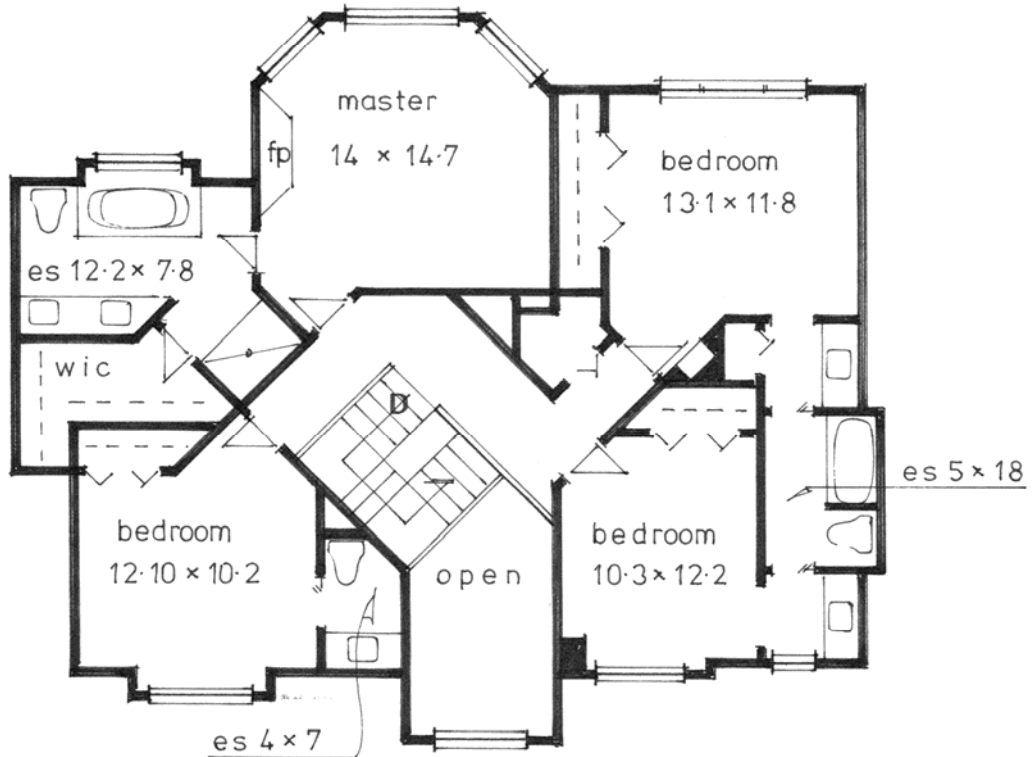

SILVER STAR PROPERTIES.CA

We live it, we love it... so will you.
Your Mountain Community REALTORS®

UPPER LEVEL 1292 sf

1 - 790 Monashee Rd. Silver Star, BC

E.&O.E. The information contained herein is assumed to be correct but is not guaranteed by the Listing Agent or Publisher and should be verified.