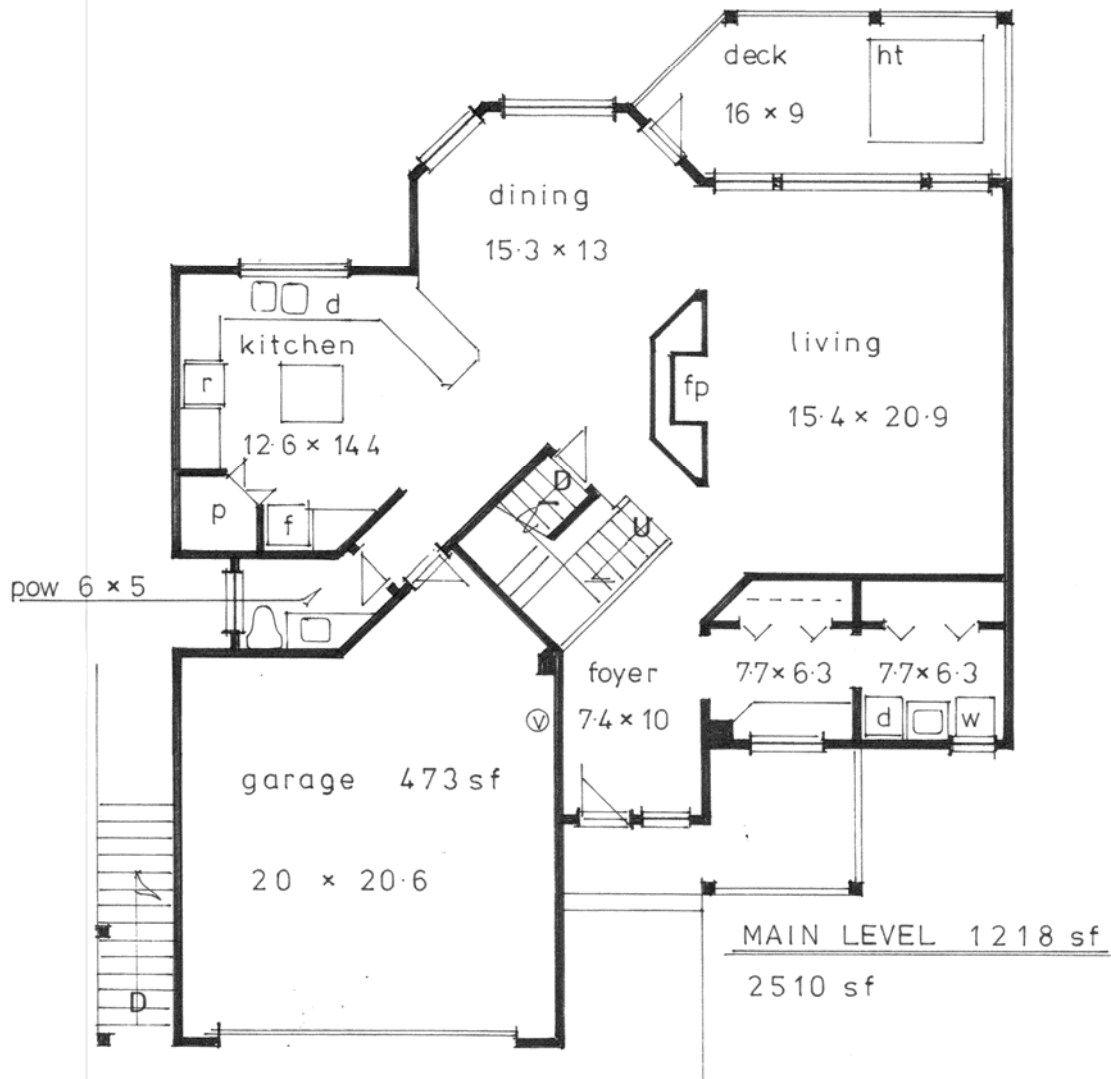

SILVER STAR PROPERTIES.CA

We live it, we love it... so will you.
Your Mountain Community REALTORS®

1 - 790 Monashee Rd. Silver Star, BC

RE/MAX Priscilla

250-549-7050 | 800.317.1118 | priscilla@silverstarproperties.ca