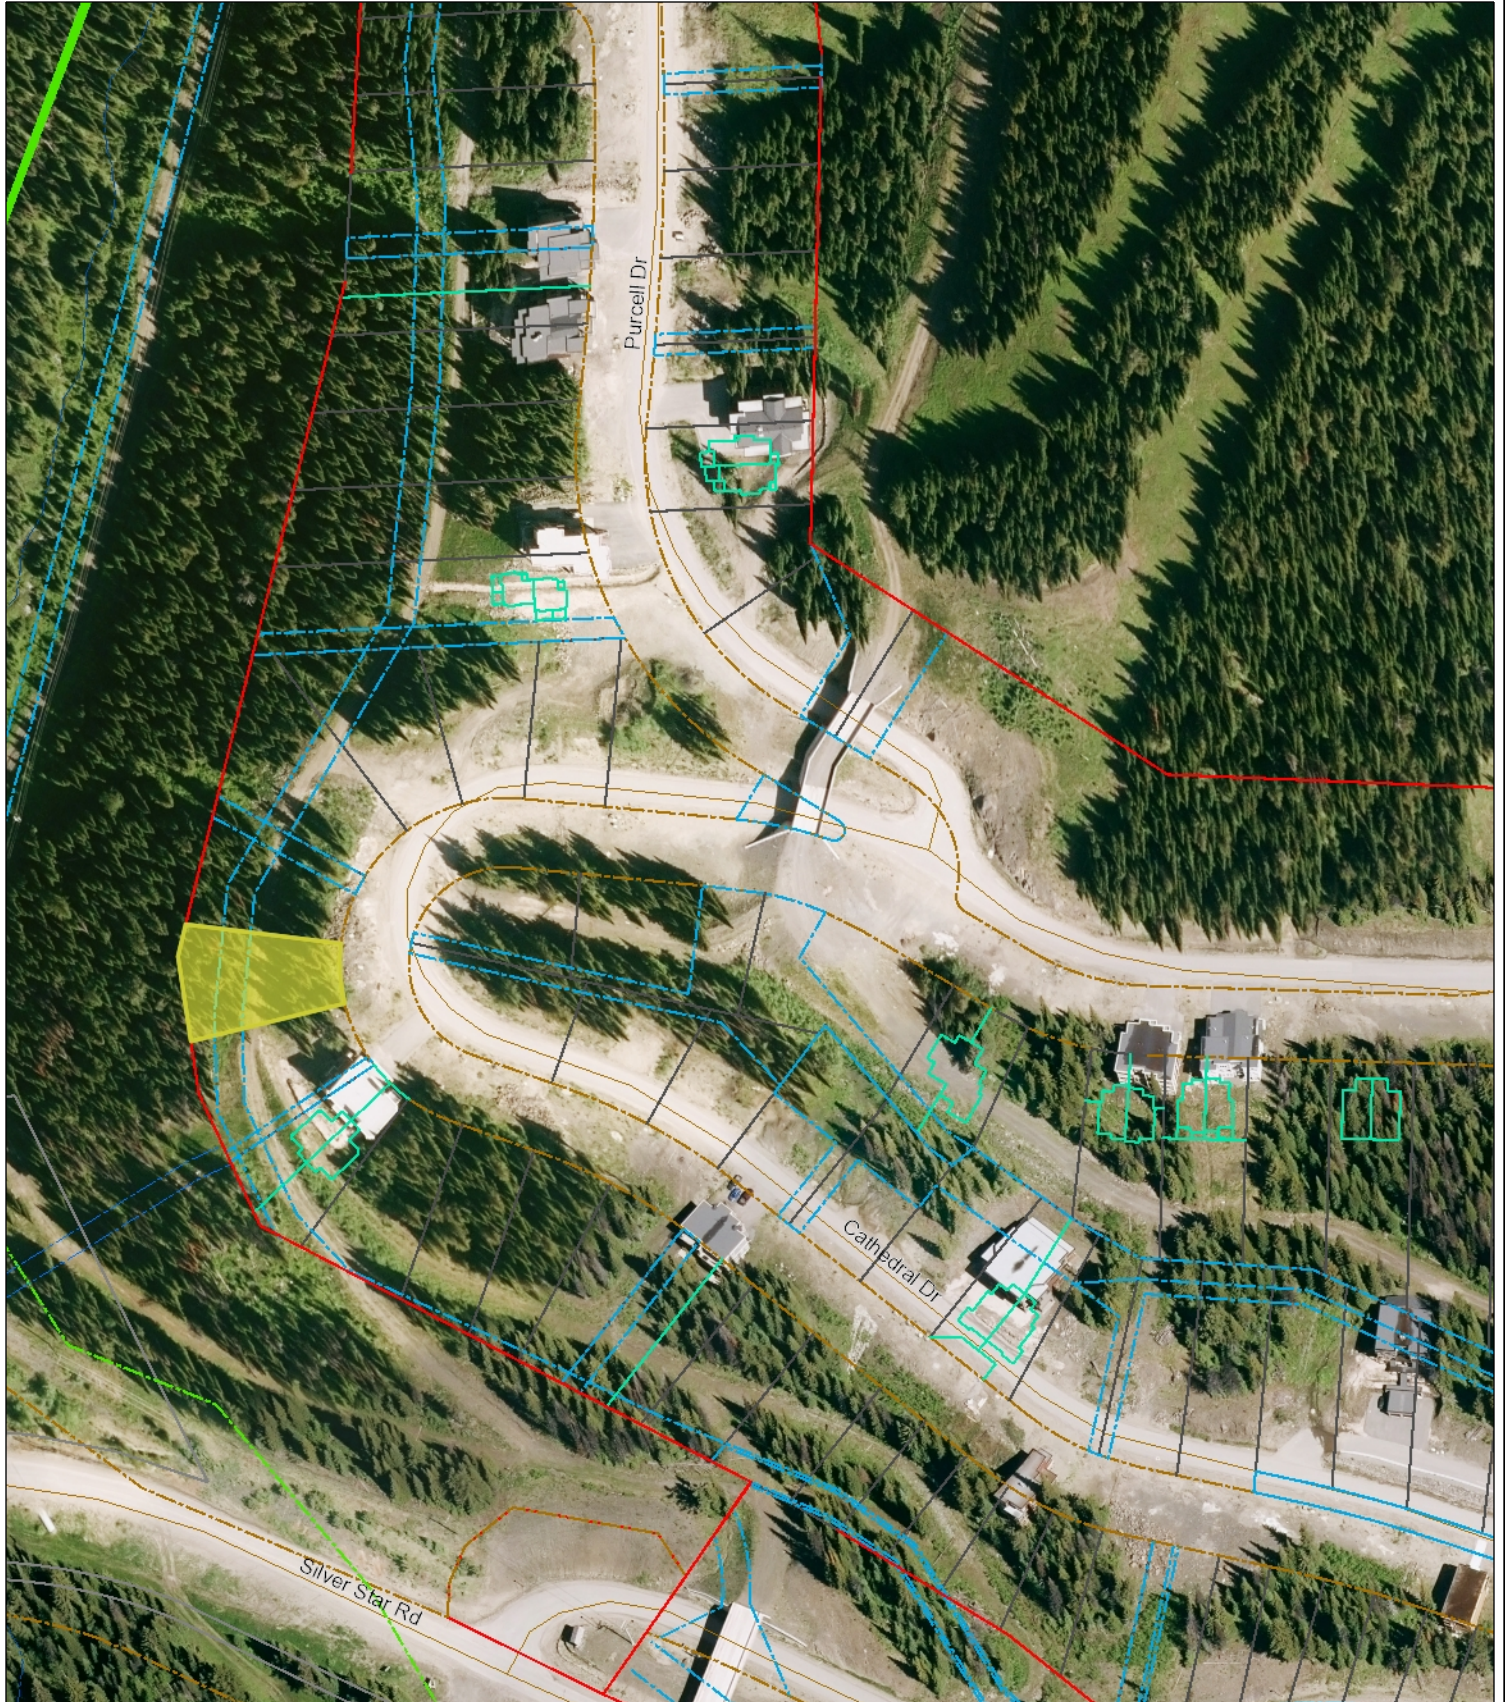

North Okanagan Map

55 0 28 55 Meters

1: 2,180

© City of Vernon & Regional District of North Okanagan

This drawing has been produced by the City of Vernon's and the Regional District of North Okanagan's Geographic Information Systems. The data provided is derived from a variety of sources with varying levels of accuracy. The City of Vernon and the Regional District of North Okanagan make no warranty or representation, expressed or implied, with the regard to the correctness, accuracy and/or reliability of the information contained herein.