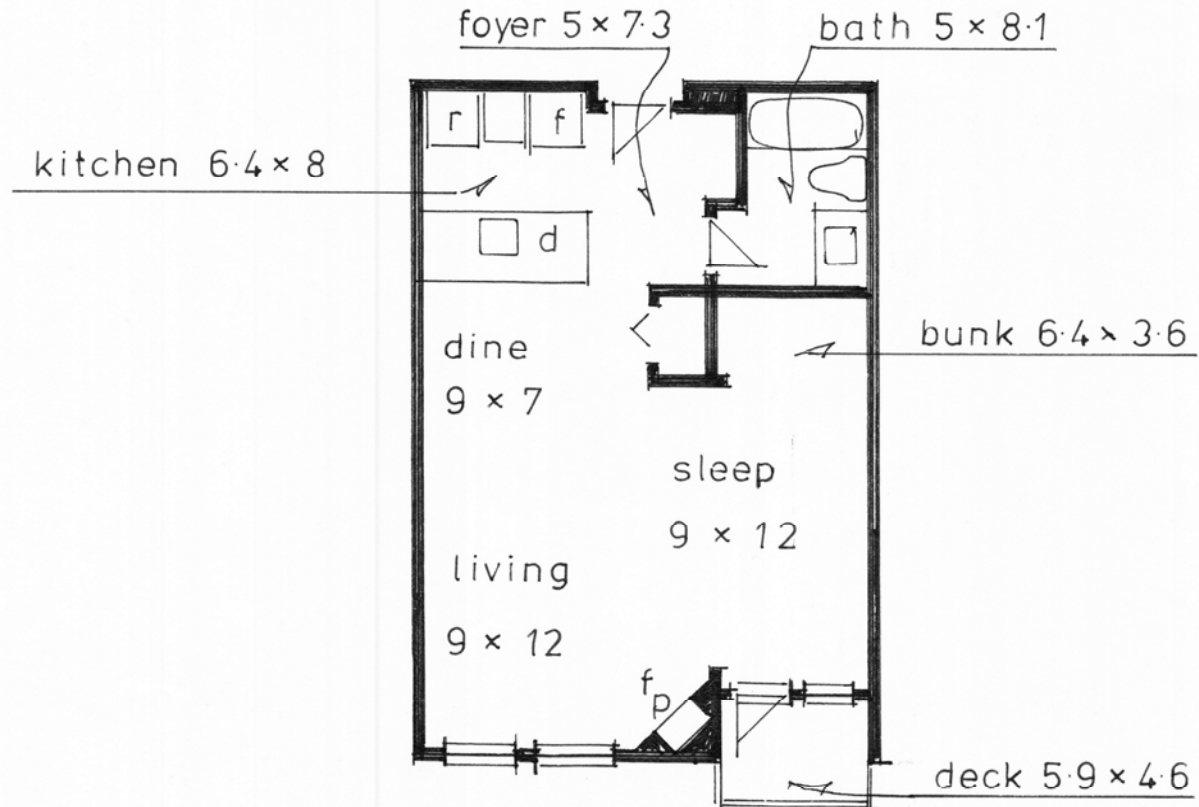

# SILVER STAR PROPERTIES.CA

We live it, we love it... so will you.  
Your Mountain Community REALTORS®

MAIN LEVEL 493 sf

SILVER CREEK LODGE - Plan A

RE/MAX Priscilla

250-549-7050 | 800.317.1118 | priscilla@silverstarproperties.ca