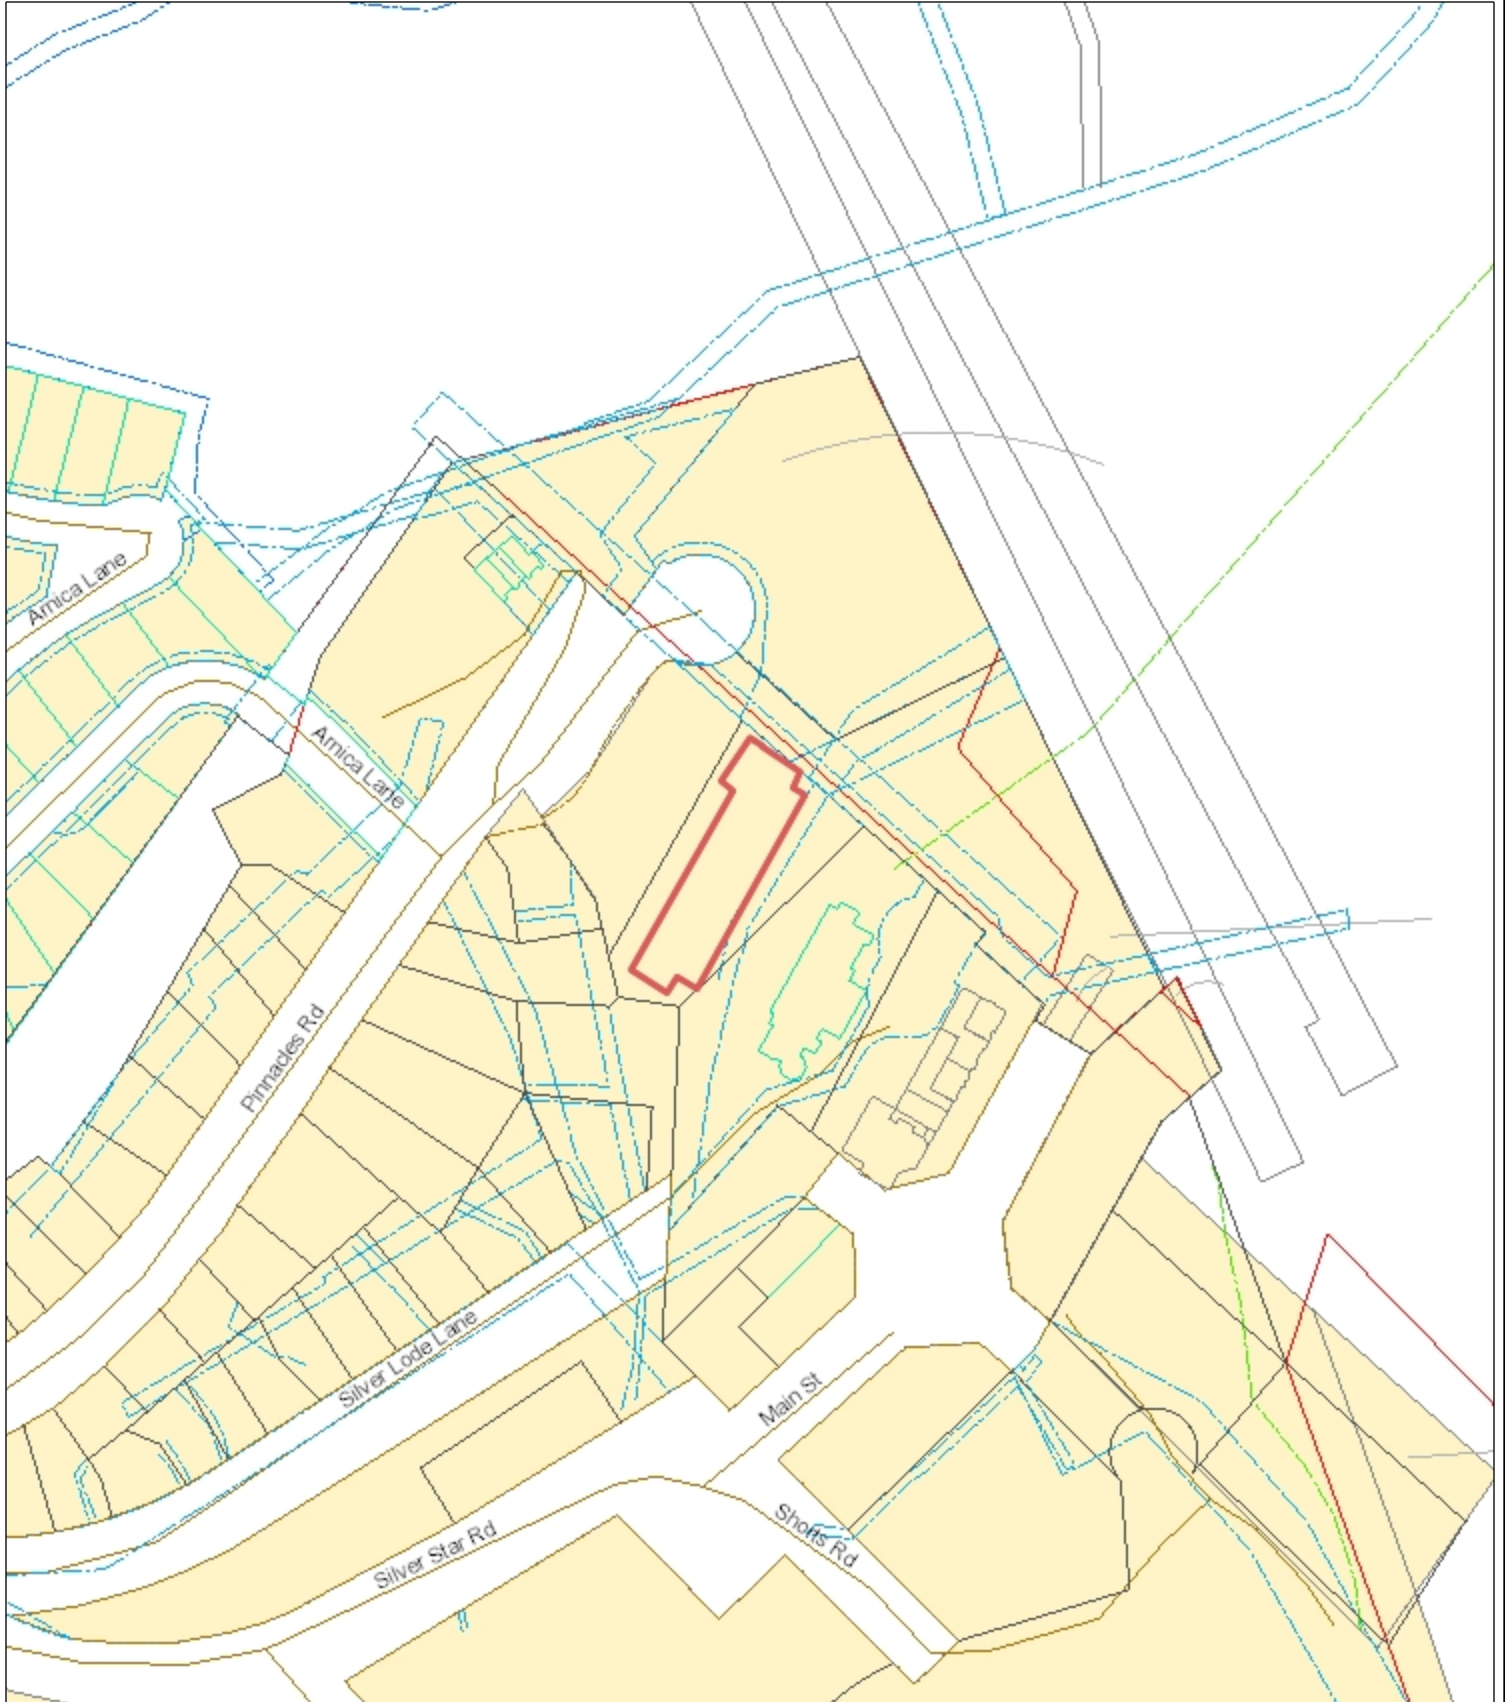

# North Okanagan Map

62 0 31 62 Meters

1: 2,435

© City of Vernon & Regional District of North Okanagan

This drawing has been produced by the City of Vernon's and the Regional District of North Okanagan's Geographic Information Systems. The data provided is derived from a variety of sources with varying levels of accuracy. The City of Vernon and the Regional District of North Okanagan make no warranty or representation, expressed or implied, with the regard to the correctness, accuracy and/or reliability of the information contained herein.