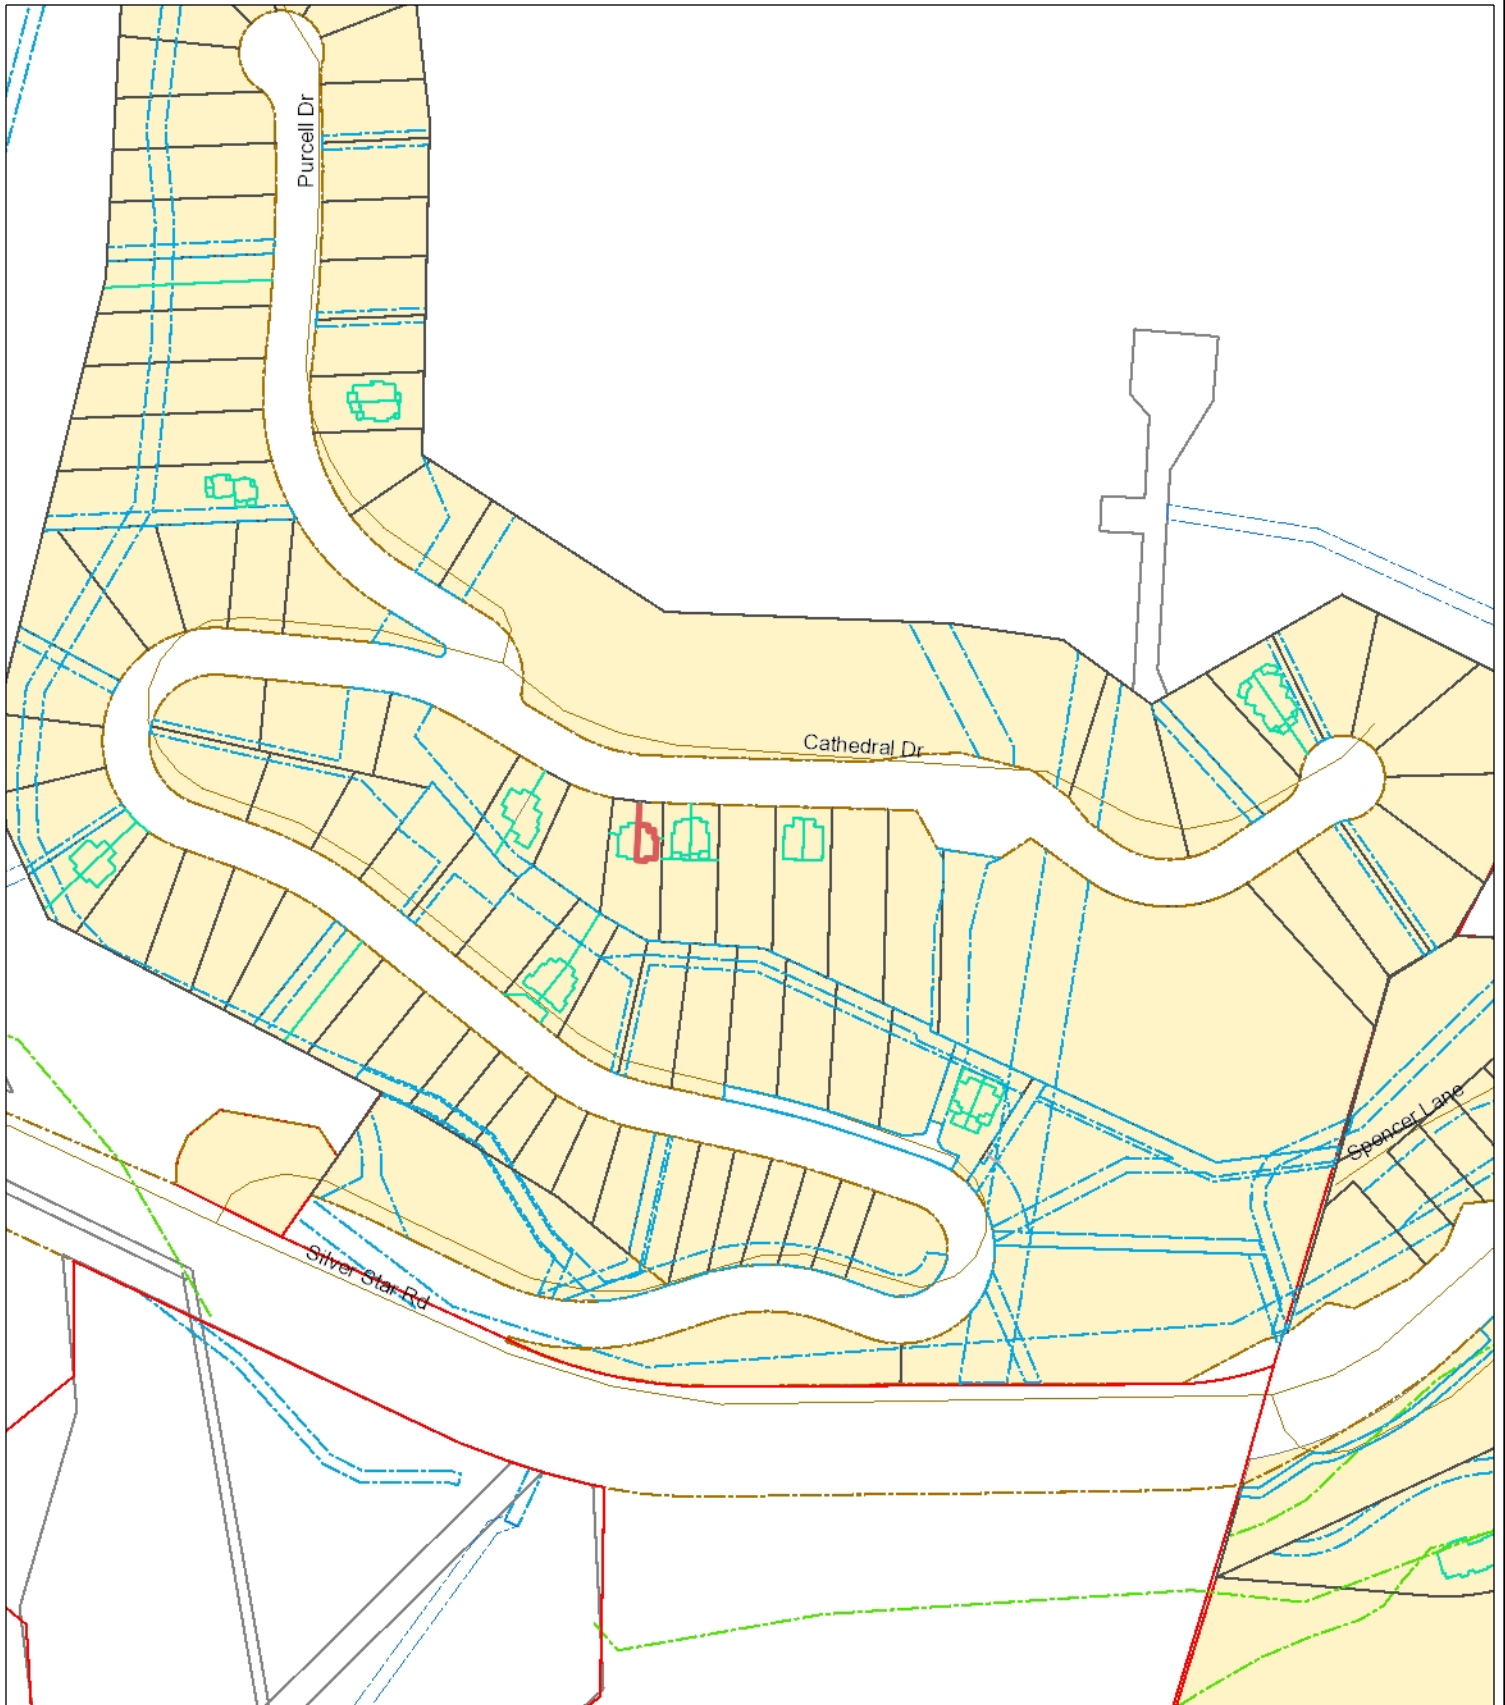

North Okanagan Map

82 0 41 82 Meters

1: 3,209

© City of Vernon & Regional District of North Okanagan

This drawing has been produced by the City of Vernon's and the Regional District of North Okanagan's Geographic Information Systems. The data provided is derived from a variety of sources with varying levels of accuracy. The City of Vernon and the Regional District of North Okanagan make no warranty or representation, expressed or implied, with the regard to the correctness, accuracy and/or reliability of the information contained herein.