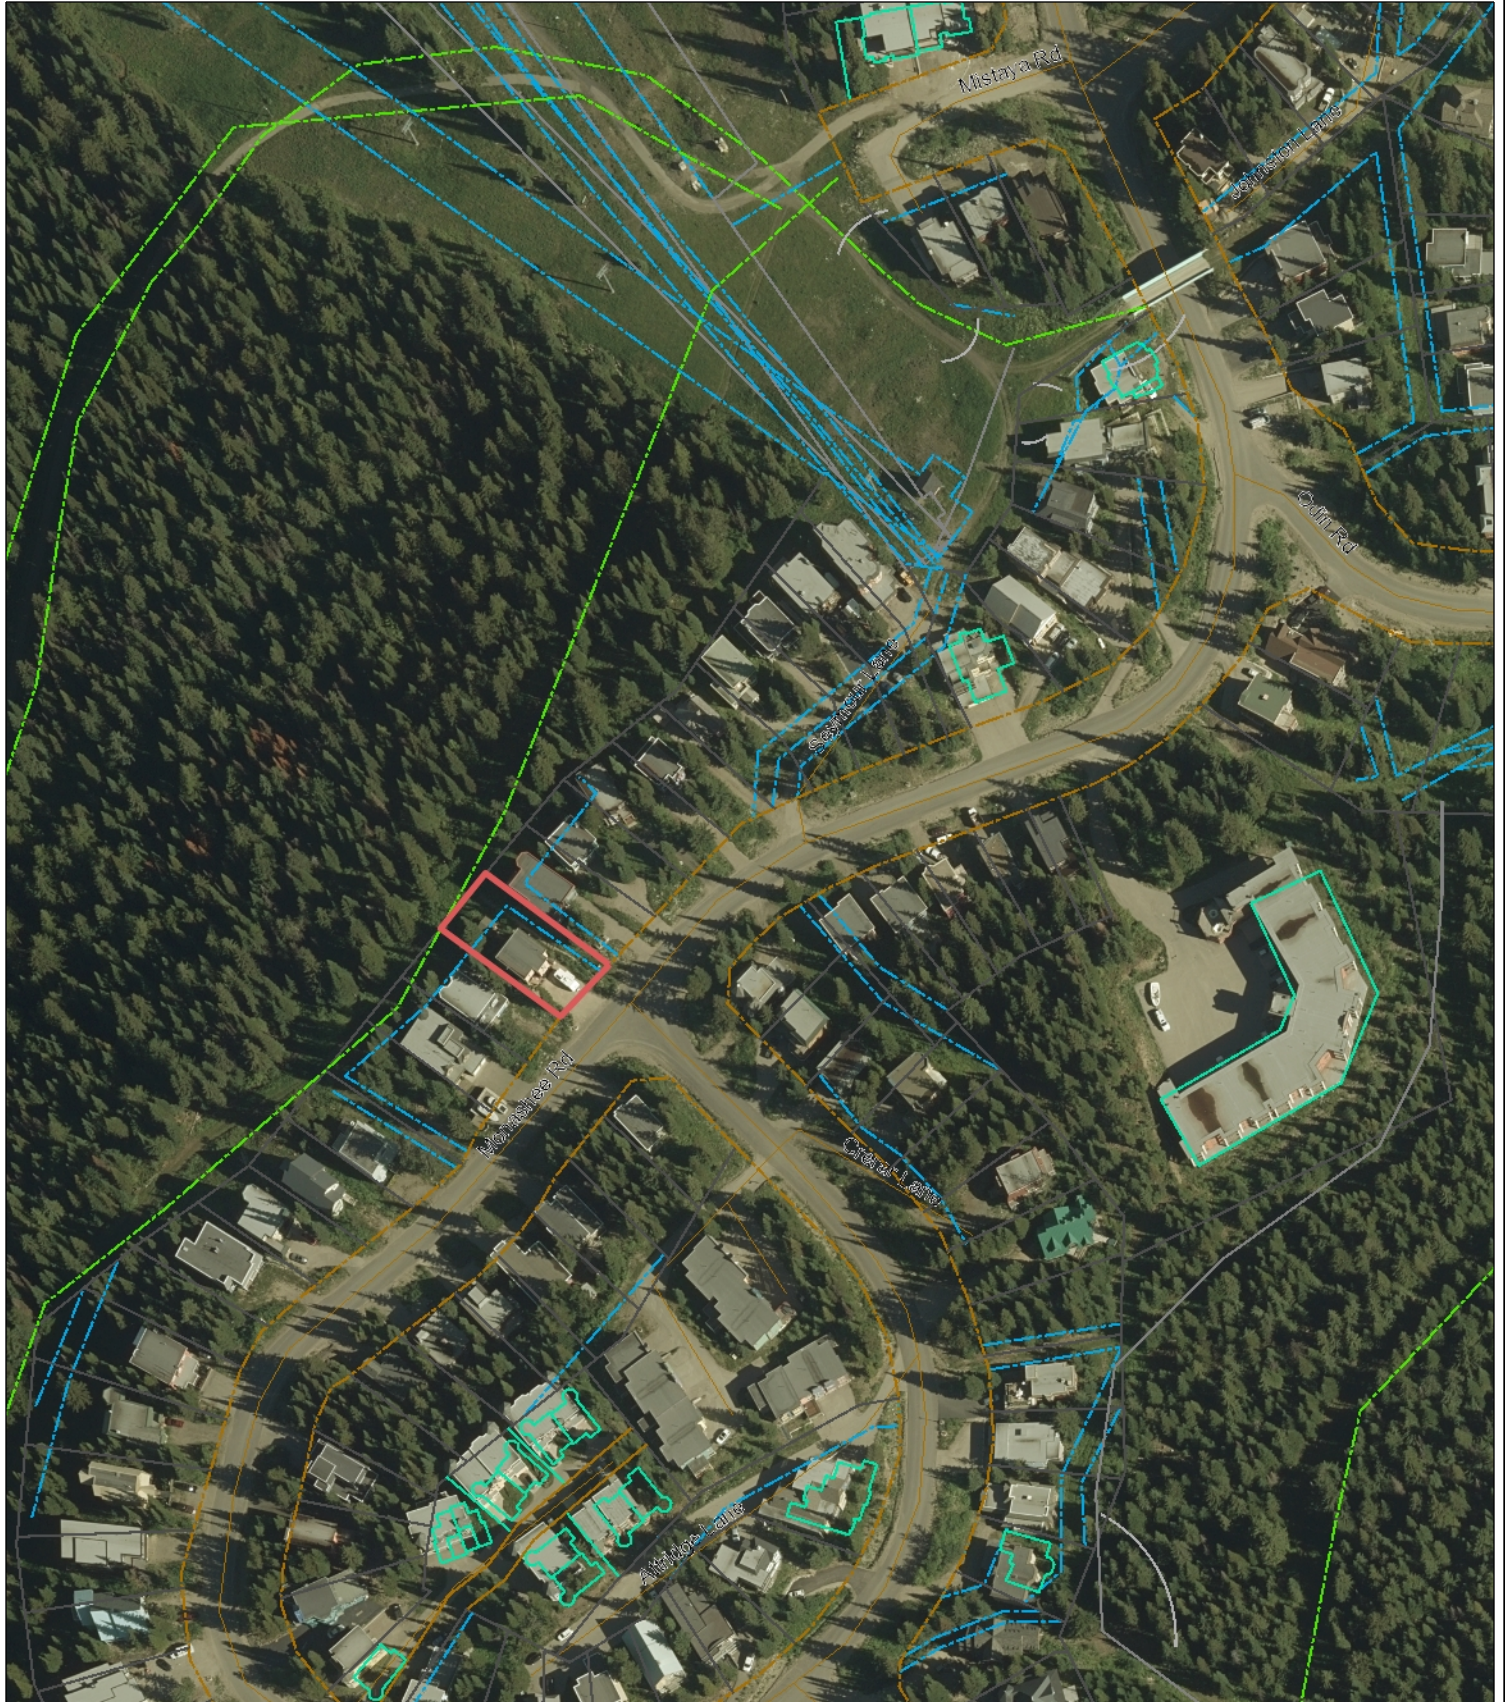

North Okanagan Map

52 0 26 52 Meters

1: 2,046

© City of Vernon & Regional District of North Okanagan

This drawing has been produced by the City of Vernon's and the Regional District of North Okanagan's Geographic Information Systems. The data provided is derived from a variety of sources with varying levels of accuracy. The City of Vernon and the Regional District of North Okanagan make no warranty or representation, expressed or implied, with the regard to the correctness, accuracy and/or reliability of the information contained herein.