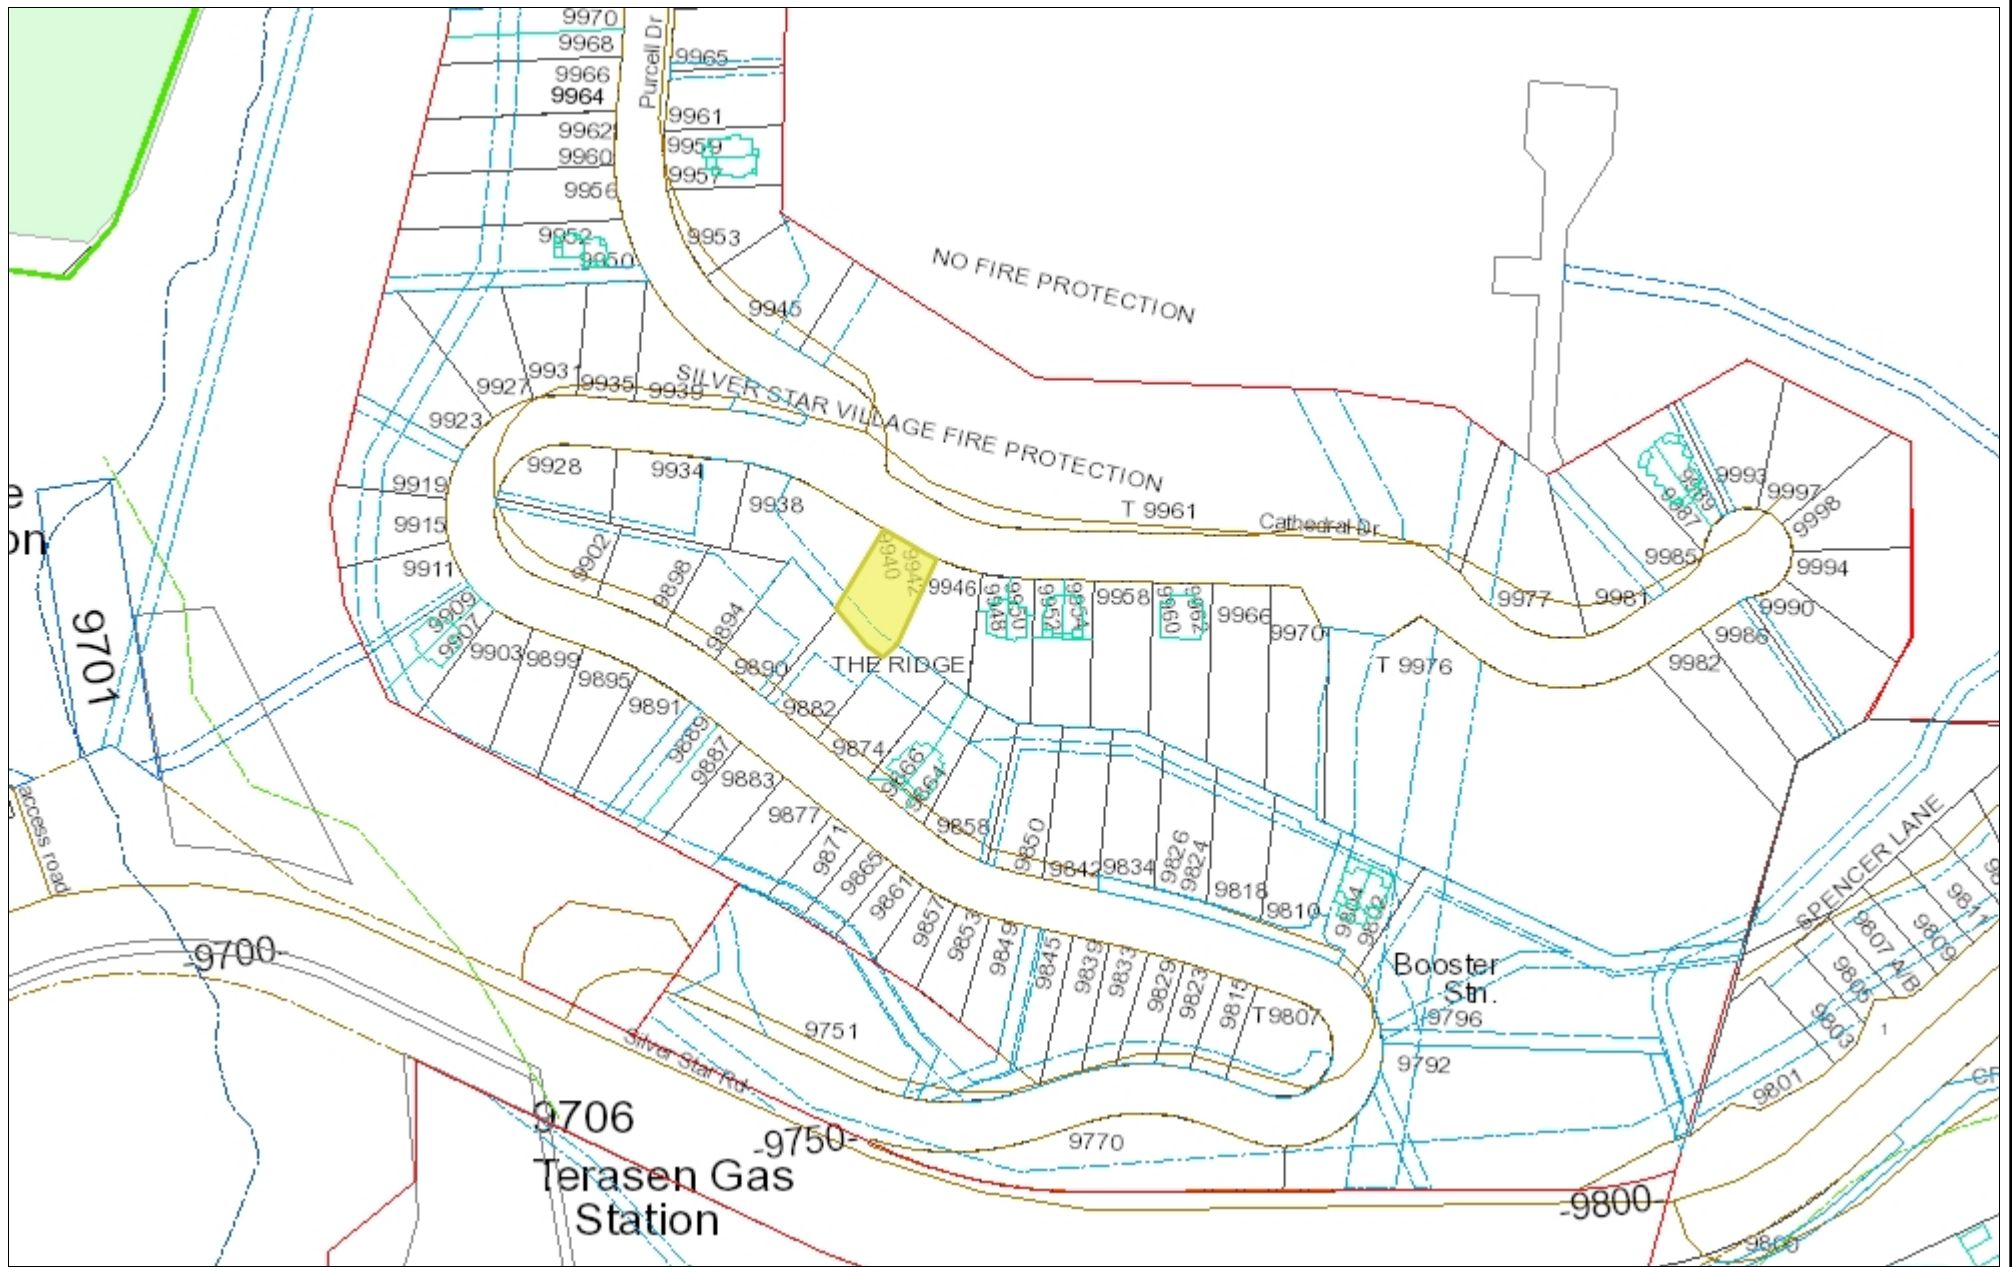

North Okanagan Map

155 0 78 155 Meters

This drawing has been produced by the City of Vernon's and the Regional District of North Okanagan's Geographic Information Systems. The data provided is derived from a variety of sources with varying levels of accuracy. The City of Vernon and the Regional District of North Okanagan make no warranty or representation, expressed or implied, with the regard to the correctness, accuracy and/or reliability of the information contained herein.