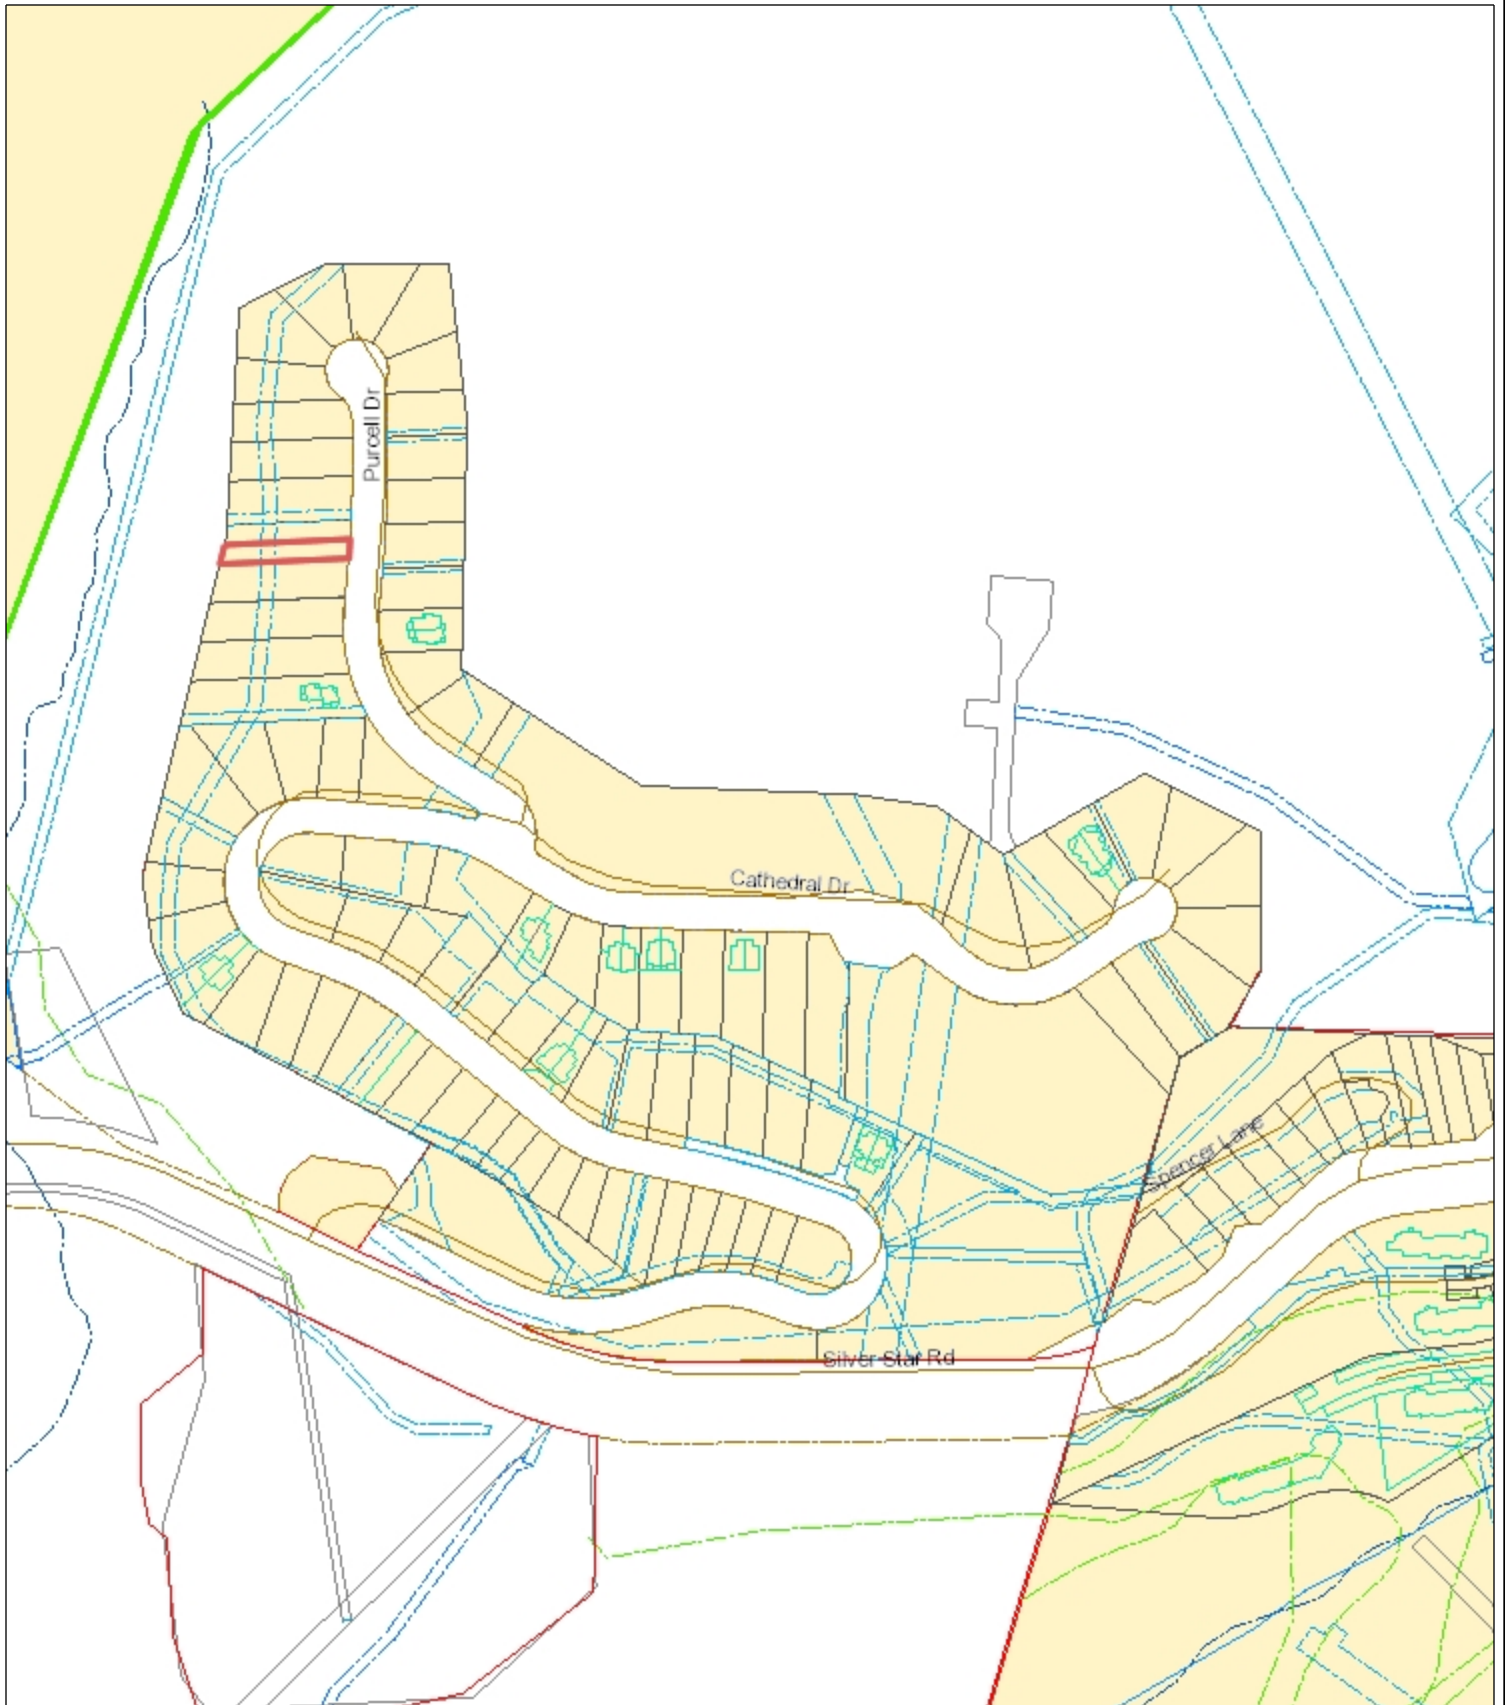

North Okanagan Map

110 0 55 110 Meters

1: 4,318

© City of Vernon & Regional District of North Okanagan

This drawing has been produced by the City of Vernon's and the Regional District of North Okanagan's Geographic Information Systems. The data provided is derived from a variety of sources with varying levels of accuracy. The City of Vernon and the Regional District of North Okanagan make no warranty or representation, expressed or implied, with the regard to the correctness, accuracy and/or reliability of the information contained herein.