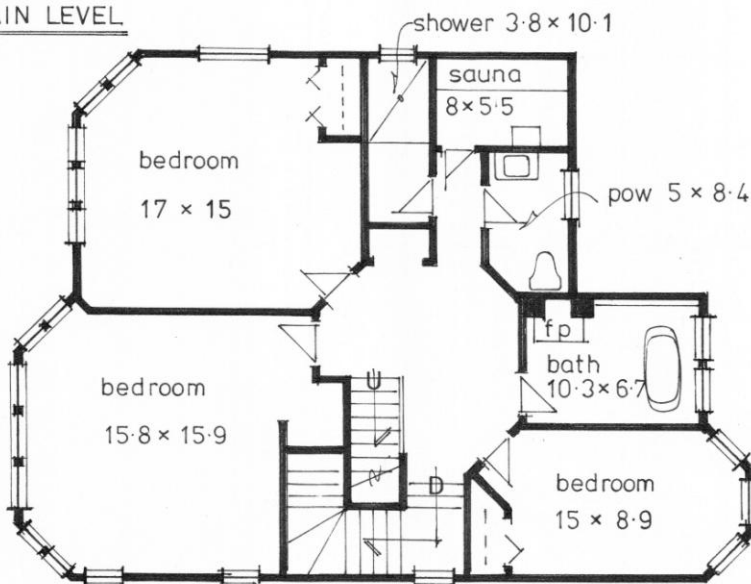

# SILVER STAR PROPERTIES.CA

We live it, we love it... so will you.  
Your Mountain Community REALTORS®

dc 12-10-164 REMAX

UPPER LEVEL 730 sf

UPPER MAIN LEVEL

1193 sf

690 Monashee Rd. Silver Star, BC

**RE/MAX Priscilla**