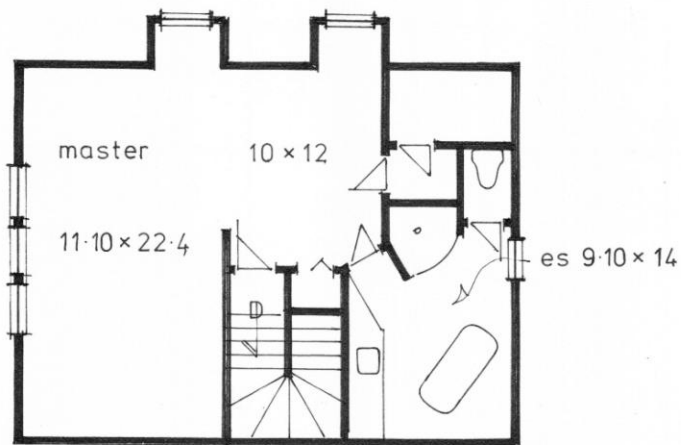

# SILVER STAR PROPERTIES.CA

We live it, we love it... so will you.  
Your Mountain Community REALTORS®

dc 12-10-164 REMAX

UPPER LEVEL 730 sf

UPPER MAIN LEVEL

1193 sf

690 Monashee Rd. Silver Star, BC

**RE/MAX Priscilla**