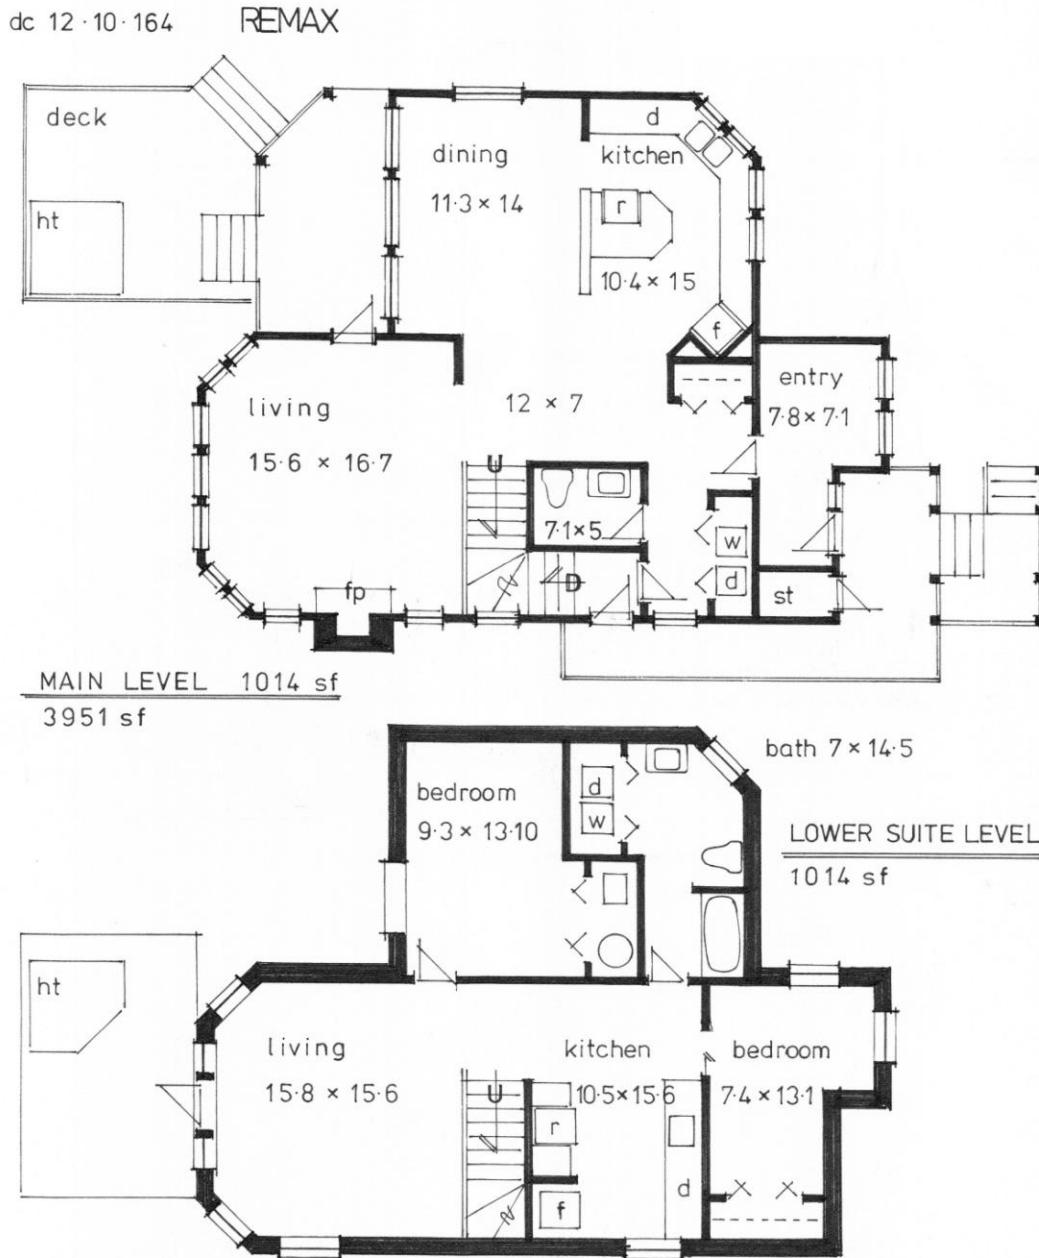

SILVER STAR PROPERTIES.CA

We live it, we love it... so will you.
Your Mountain Community REALTORS®

690 Monashee Rd. Silver Star. BC

RE/MAX Priscilla

250-549-7050 | 800.317.1118 | priscilla@silverstarproperties.ca