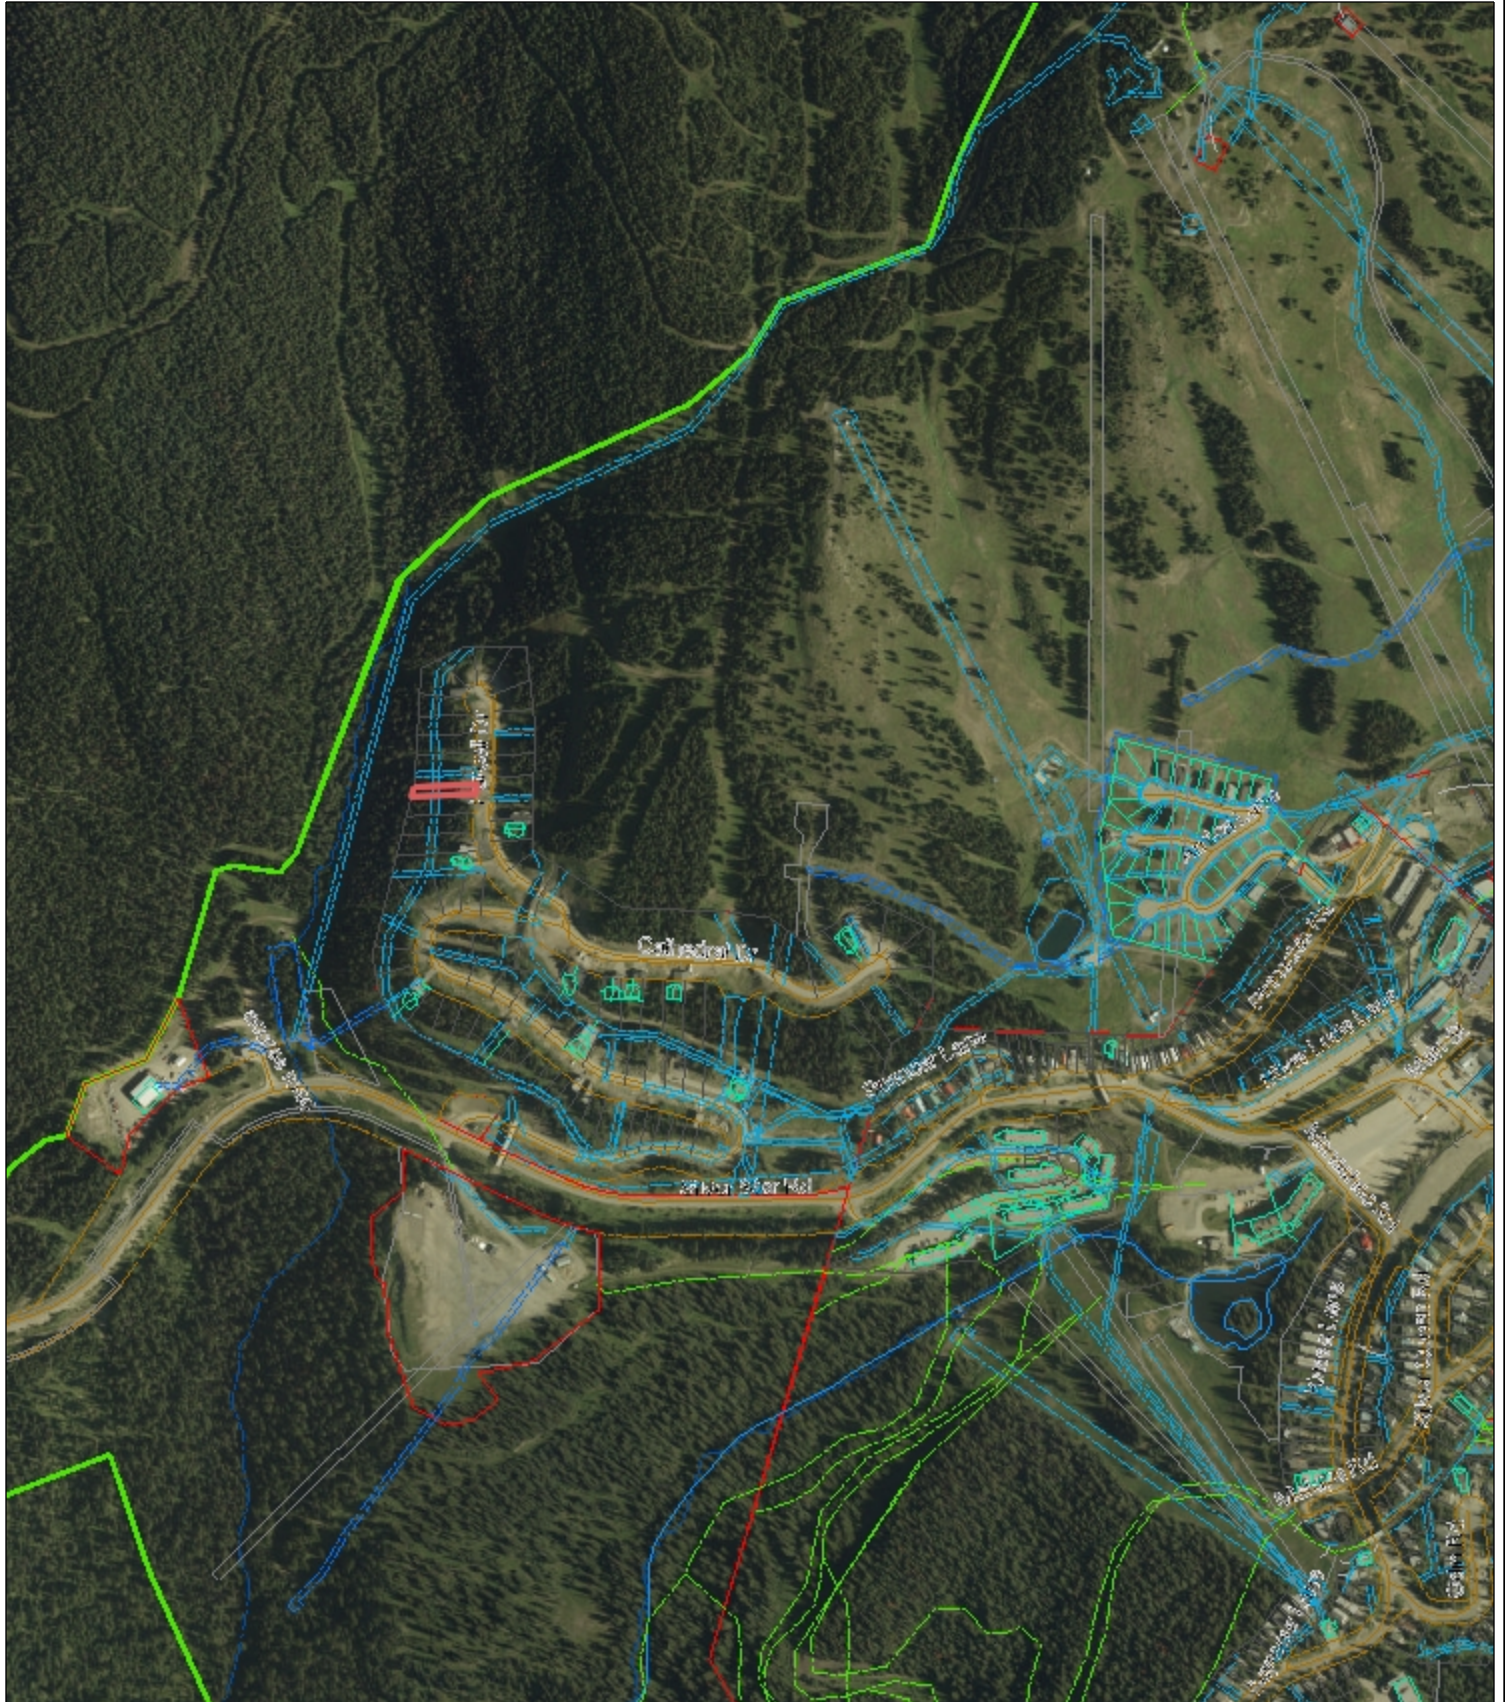

North Okanagan Map

219 0 110 219 Meters

1: 8,635

© City of Vernon & Regional District of North Okanagan

This drawing has been produced by the City of Vernon's and the Regional District of North Okanagan's Geographic Information Systems. The data provided is derived from a variety of sources with varying levels of accuracy. The City of Vernon and the Regional District of North Okanagan make no warranty or representation, expressed or implied, with the regard to the correctness, accuracy and/or reliability of the information contained herein.