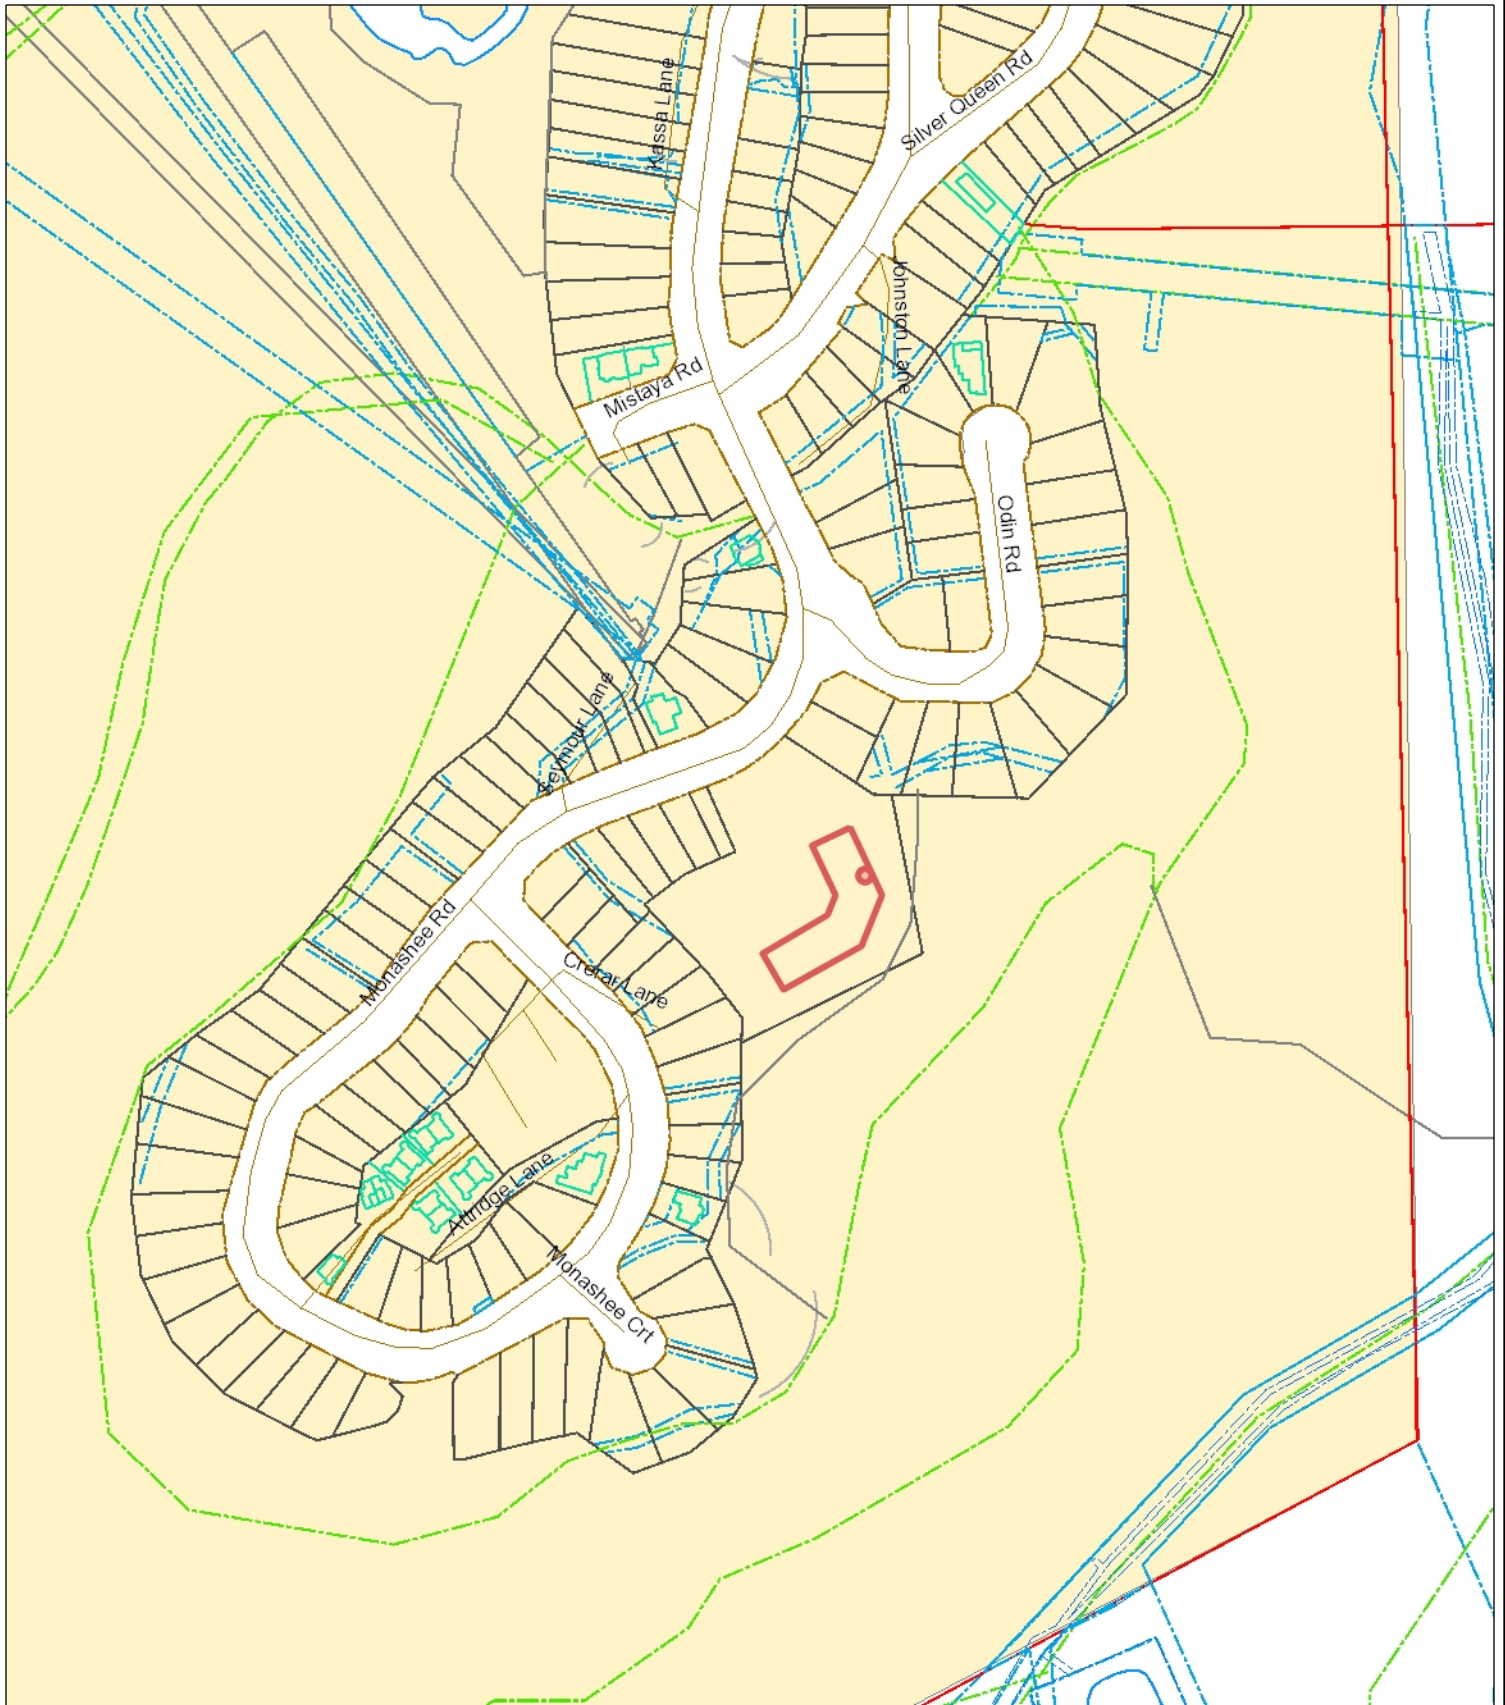

North Okanagan Map

1: 3,710

© City of Vernon & Regional District of North Okanagan

This drawing has been produced by the City of Vernon's and the Regional District of North Okanagan's Geographic Information Systems. The data provided is derived from a variety of sources with varying levels of accuracy. The City of Vernon and the Regional District of North Okanagan make no warranty or representation, expressed or implied, with the regard to the correctness, accuracy and/or reliability of the information contained herein.