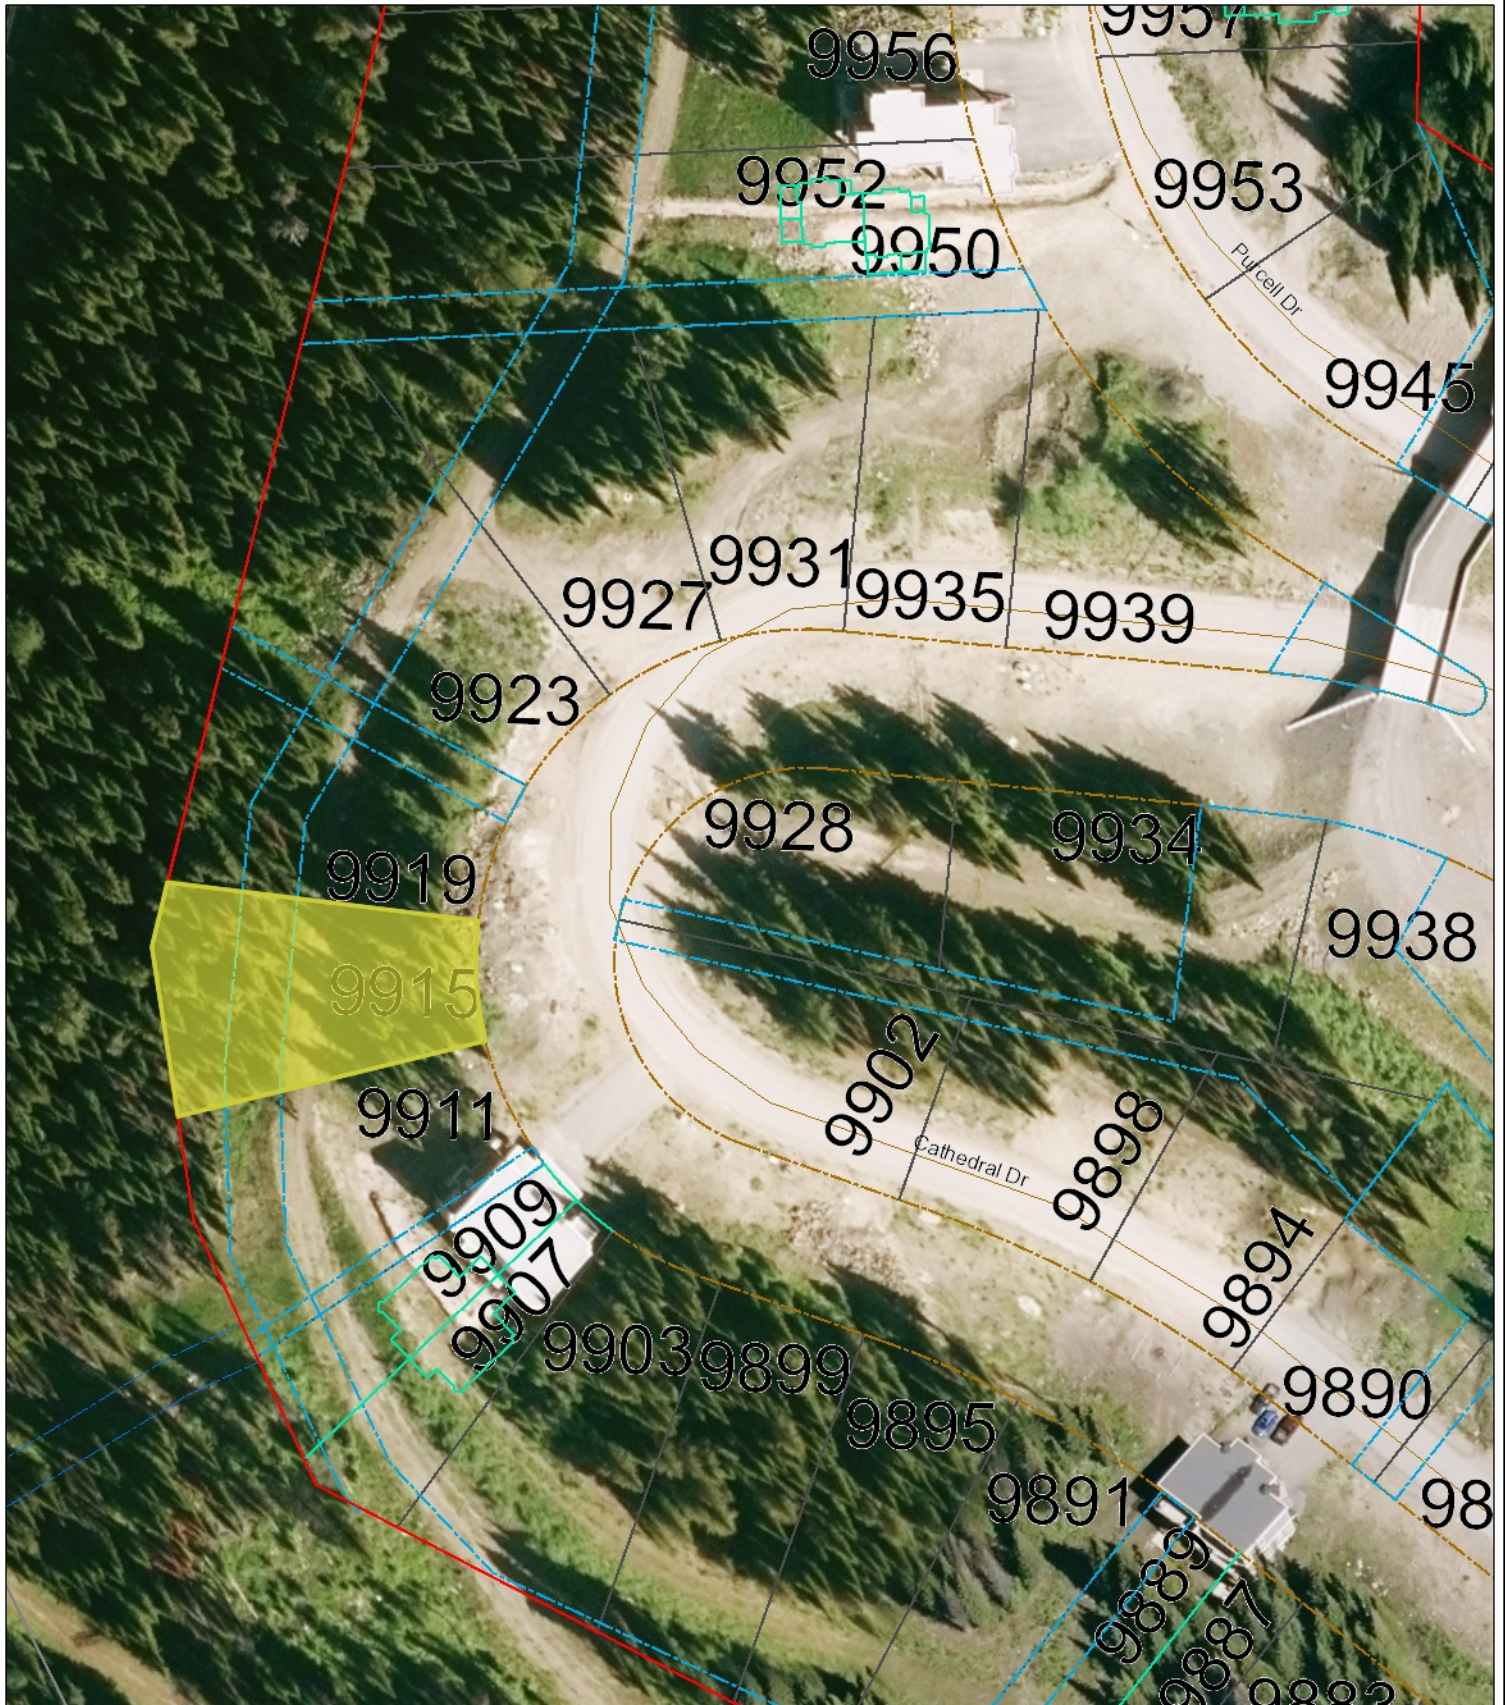

North Okanagan Map

28 0 14 28 Meters

1: 1,090

© City of Vernon & Regional District of North Okanagan

This drawing has been produced by the City of Vernon's and the Regional District of North Okanagan's Geographic Information Systems. The data provided is derived from a variety of sources with varying levels of accuracy. The City of Vernon and the Regional District of North Okanagan make no warranty or representation, expressed or implied, with the regard to the correctness, accuracy and/or reliability of the information contained herein.