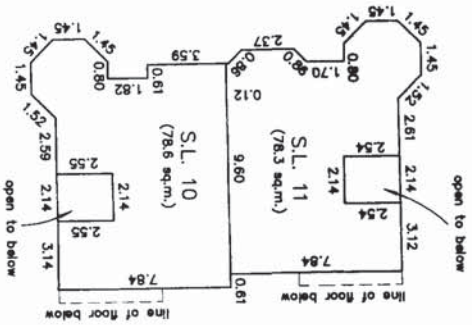

SHEET 4 OF 7 SHEETS

SHEET 5 OF 7 SHEETS

STRATA LOTS 8, 9, 10, & 11, SECOND FLOOR

STRATA PLAN KAS2282 PHASE 4 & 5

SCALE 1: 200 (All distances are shown in metres)

LEGEND

- S.L. DENOTES STRATA LOT
- (C) DENOTES COMMON PROPERTY
- LCP DENOTES LIMITED COMMON PROPERTY FOR STRATA LOT
- PL DENOTES PART OF

DATED THIS 5th DAY OF NOVEMBER, 2003

J.R. SHORTT, B.C.L.S.

FILE 22966B

SHEET 6 OF 7 SHEETS

STRATA LOTS 8, 9, 10, & 11, THIRD FLOOR

STRATA PLAN KAS2282 PHASE 4 & 5

SCALE 1: 200 (All distances are shown in metres)

LEGEND

- S.L. DENOTES STRATA LOT
- (C) DENOTES COMMON PROPERTY
- LOP DENOTES LIMITED COMMON PROPERTY FOR STRATA LOT
- PL DENOTES PART OF

DATED THIS 5th DAY OF NOVEMBER, 2003

J.R. SHORTT, B.C.E.S.

FILE 229686