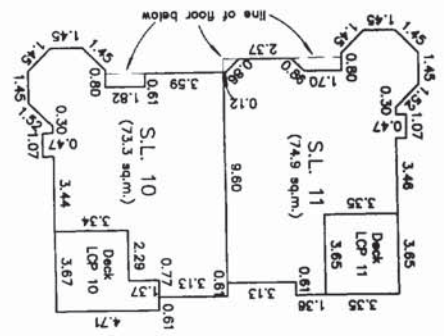

SHEET 4 OF 7 SHEETS

SHEET 5 OF 7 SHEETS

STRATA LOTS 8, 9, 10, & 11, SECOND FLOOR

STRATA PLAN KAS2282 PHASE 4 & 5

SCALE 1: 200 (All distances are shown in metres)

LEGEND

- S.L. DENOTES STRATA LOT
- (C) DENOTES COMMON PROPERTY
- LCP DENOTES LIMITED COMMON PROPERTY FOR STRATA LOT
- PL DENOTES PART OF

DATED THIS 5th DAY OF NOVEMBER, 2003

J.R. SHORTT, B.C.L.S.

FILE 22966B

SHEET 6 OF 7 SHEETS

STRATA LOTS 8, 9, 10, & 11, THIRD FLOOR

STRATA PLAN KAS2282 PHASE 4 & 5

SCALE 1: 200 (All distances are shown in metres)

LEGEND

- S.L. DENOTES STRATA LOT
- (C) DENOTES COMMON PROPERTY
- LOP DENOTES LIMITED COMMON PROPERTY FOR STRATA LOT
- PL DENOTES PART OF

DATED THIS 5th DAY OF NOVEMBER, 2003

J.R. SHORTT, B.C.E.S.

FILE 229686