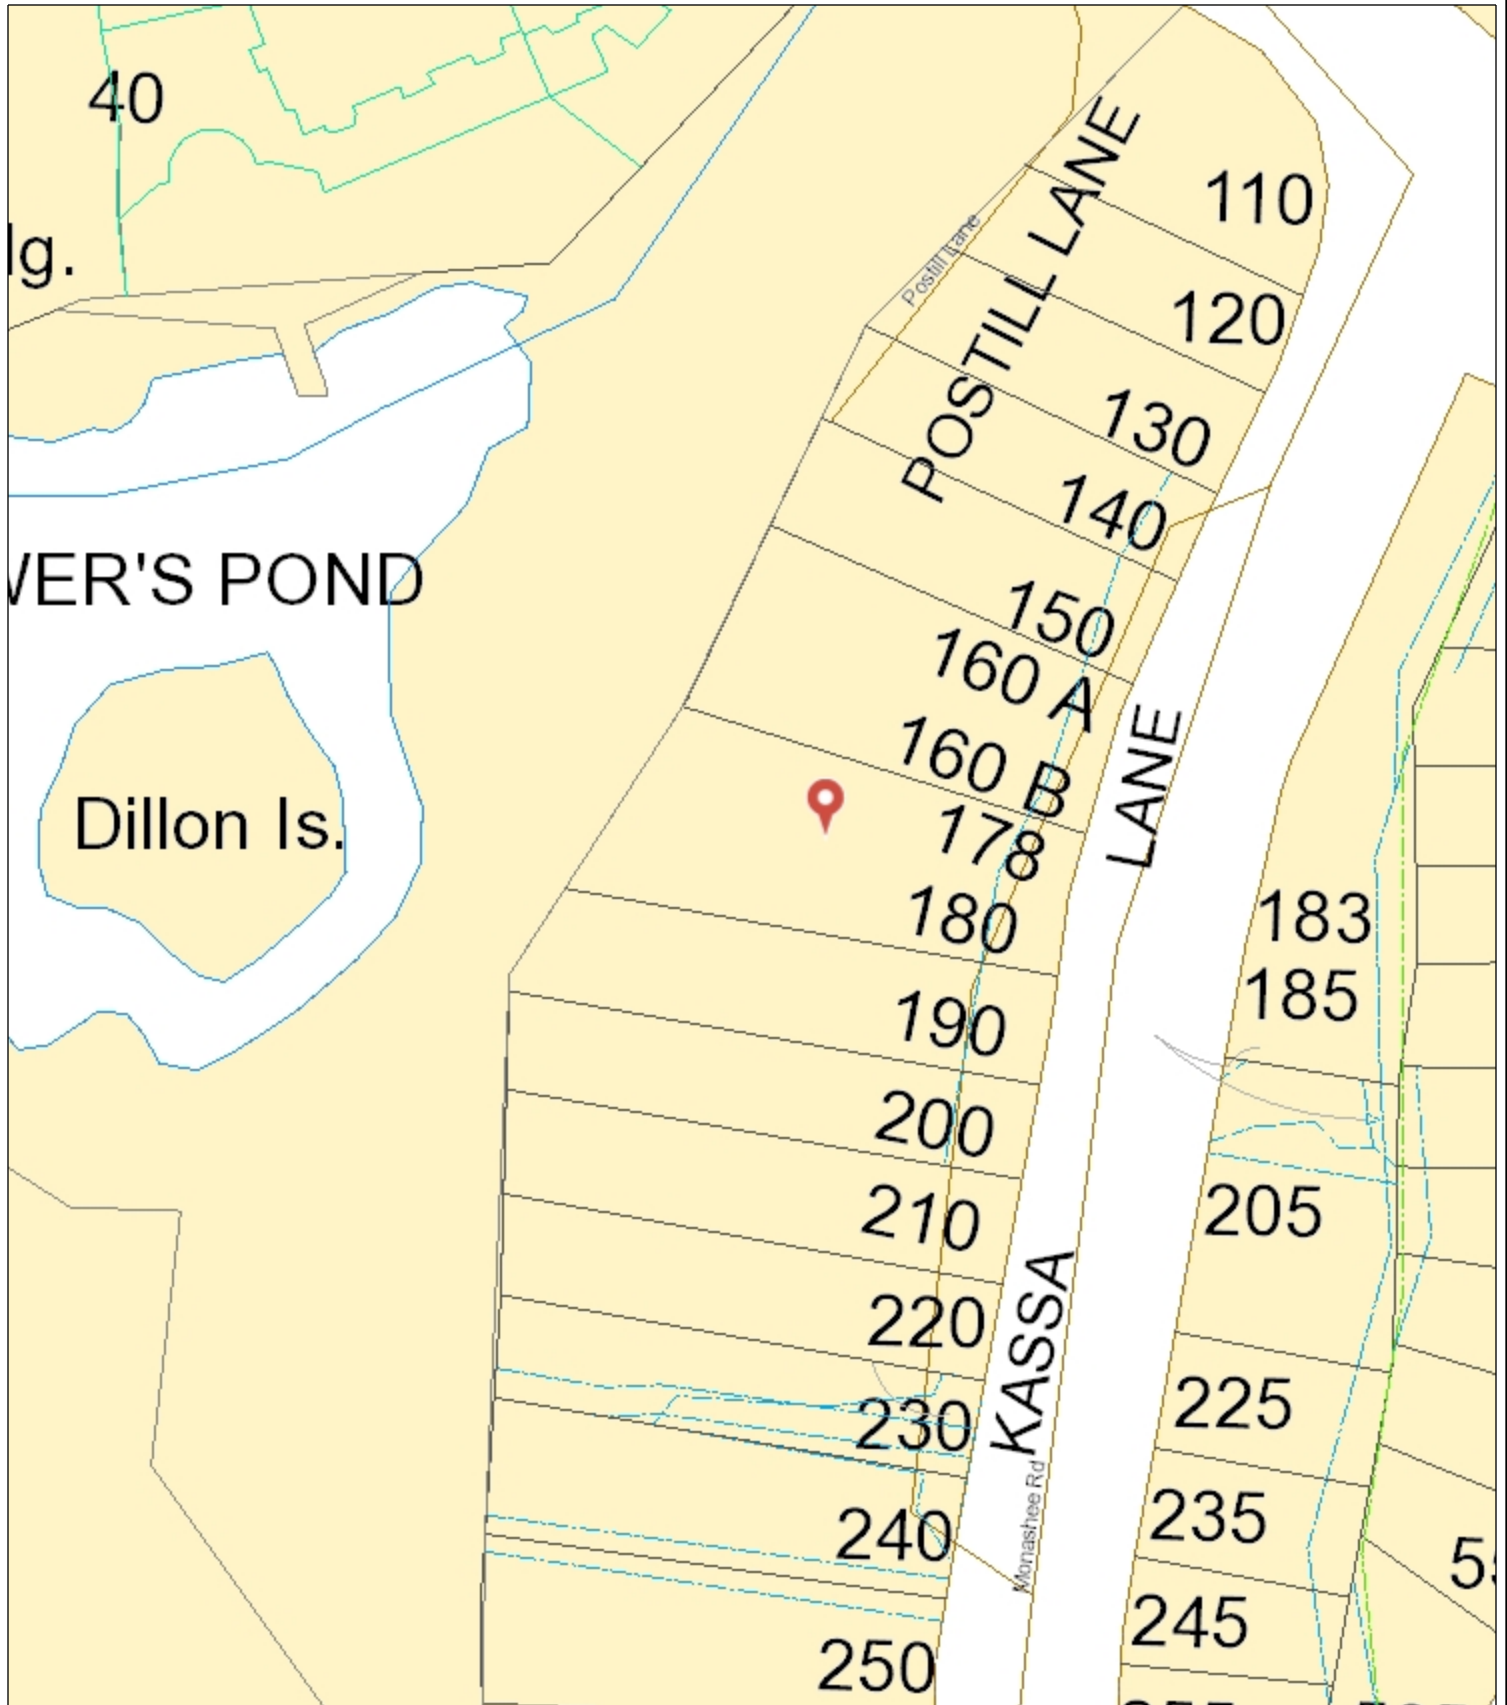

# North Okanagan Map

1: 1,037

© City of Vernon & Regional District of North Okanagan

This drawing has been produced by the City of Vernon's and the Regional District of North Okanagan's Geographic Information Systems. The data provided is derived from a variety of sources with varying levels of accuracy. The City of Vernon and the Regional District of North Okanagan make no warranty or representation, expressed or implied, with the regard to the correctness, accuracy and/or reliability of the information contained herein.