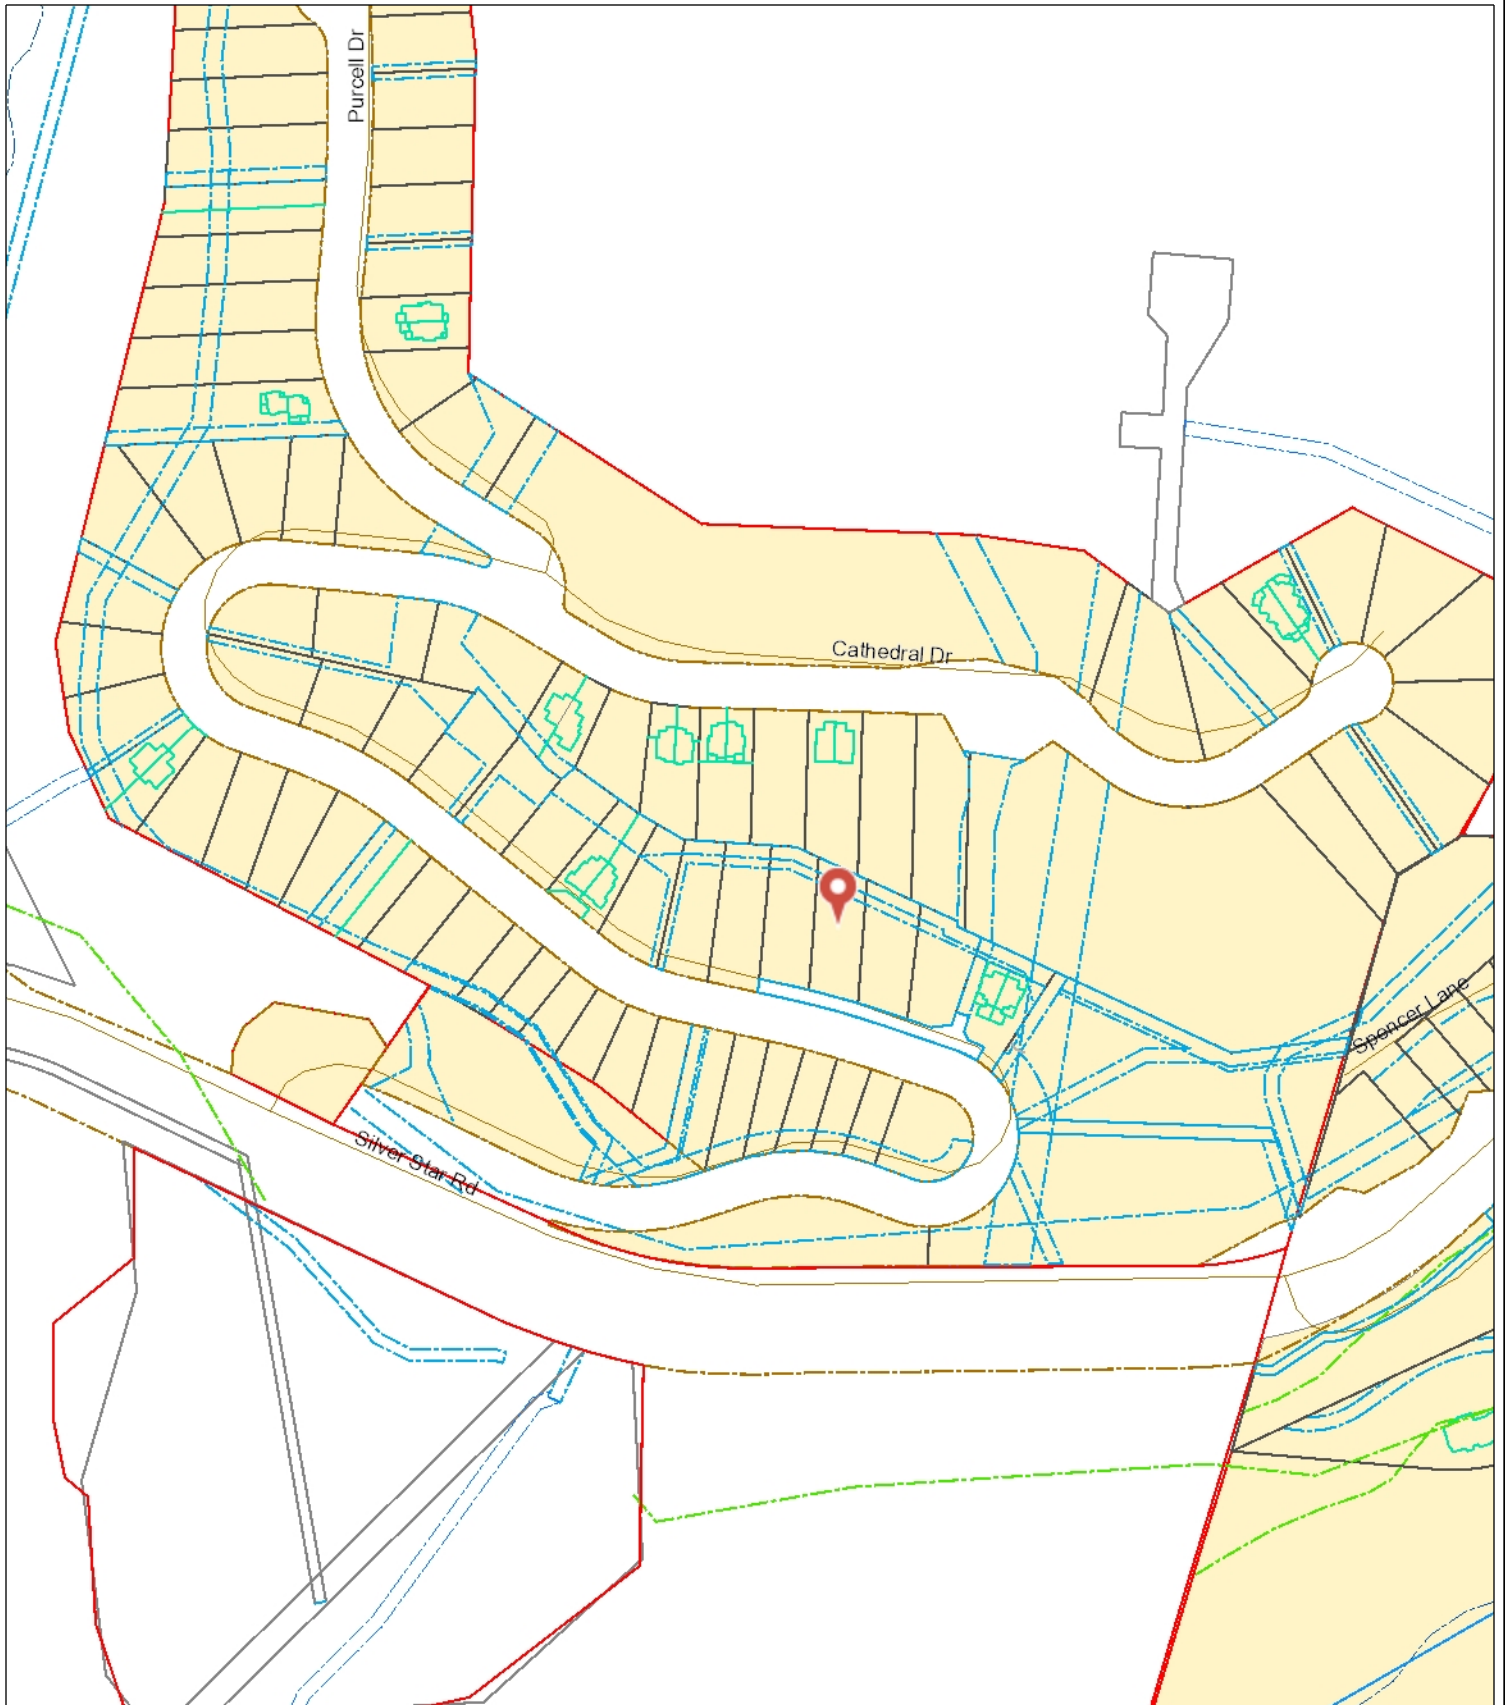

North Okanagan Map

1: 3,340

© City of Vernon & Regional District of North Okanagan

This drawing has been produced by the City of Vernon's and the Regional District of North Okanagan's Geographic Information Systems. The data provided is derived from a variety of sources with varying levels of accuracy. The City of Vernon and the Regional District of North Okanagan make no warranty or representation, expressed or implied, with the regard to the correctness, accuracy and/or reliability of the information contained herein.